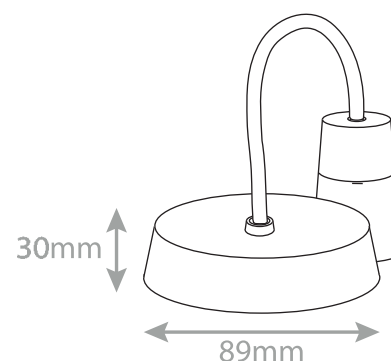

Bayonet Bulb Required

<b>Code</b>	LG1735/FL/9T2
<b>Description</b>	Pre-wired T2 Ceiling Rose & Lampholder with 9" Flex
<b>Size</b>	89mm (W) 30mm (D) Dimension of rose thread: 84mm Diameter
<b>Range</b>	Selectric Square
<b>Colour</b>	White
<b>Material</b>	Bakelite (Rose) Thermoplastic (Pendant)
<b>Included</b>	Instructions
<b>Weight</b>	0.12kg
<b>Inner Carton Quantity</b>	10
<b>Inner Carton Weight</b>	1.2kg
<b>Guarantee</b>	25 years
<b>Barcode</b>	5025117917350
<b>Commodity Code</b>	85369085
<b>Standards</b>	BS EN 60598-1 & BS 67
<b>Notes</b>	<ul style="list-style-type: none"> <li>• Traditional style 9" pendant light fitting for use with ceiling lamp shades.</li> <li>• T2 Rated with Bayonet fitting</li> <li>• Max (100W)</li> <li>• Dimension of rose thread: 84mm Diameter</li> <li>• Minimum dry lining box depth - 35mm</li> </ul>