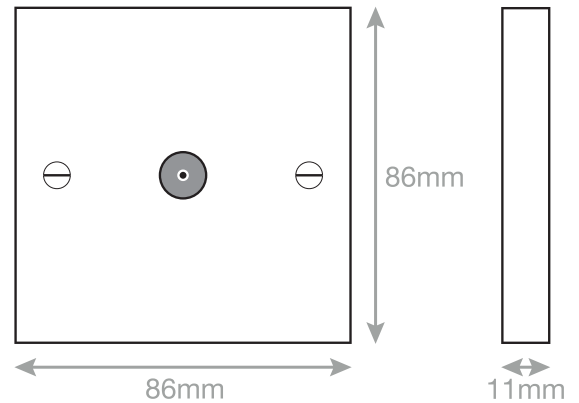

Data Sheet : LG2162

Code	LG2162
Description	TV / FM & Satellite Socket - 1 gang TV flush
Size	86mm x 86mm (1 gang)
Range	Selectric Square
Colour	White
Material	Bakelite
Included	M3.5 fixing screws
Weight	0.1kg
Inner Carton Quantity	10
Inner Carton Weight	1kg
Outer Carton Quantity	
Outer Carton Weight	
Outer Carton Length	
Outer Carton Width	
Outer Carton Height	
Outer Carton Volume	
Guarantee	25 years
Barcode	5025117013243
Commodity Code	85369085
Standards	BS3041 where applicable
Notes	