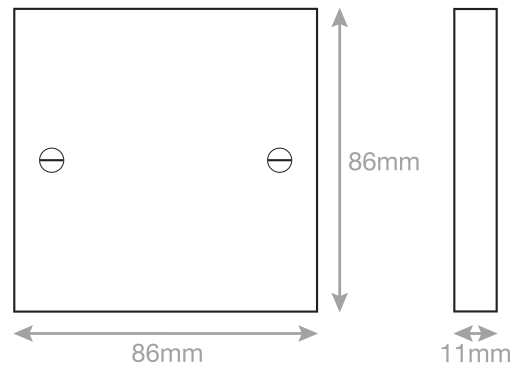

# LG9111

<b>Code</b>	LG9111
<b>Description</b>	Blanking Plate - 1 gang
<b>Size</b>	86mm x 86mm
<b>Range</b>	Selectric Square
<b>Colour</b>	White
<b>Material</b>	bakelite
<b>Included</b>	M3.5 fixing screws
<b>Weight</b>	0.05kg
<b>Inner Carton Quantity</b>	20
<b>Inner Carton Weight</b>	1kg
<b>Outer Carton Quantity</b>	
<b>Outer Carton Weight</b>	
<b>Outer Carton Length</b>	
<b>Outer Carton Width</b>	
<b>Outer Carton Height</b>	
<b>Outer Carton Volume</b>	
<b>Guarantee</b>	25 years
<b>Barcode</b>	5025117013236
<b>Commodity Code</b>	85369085
<b>Standards</b>	BS5733
<b>Notes</b>	<ul style="list-style-type: none"> <li>• Provides an easy solution for electrical outlets that are no longer in use</li> </ul>