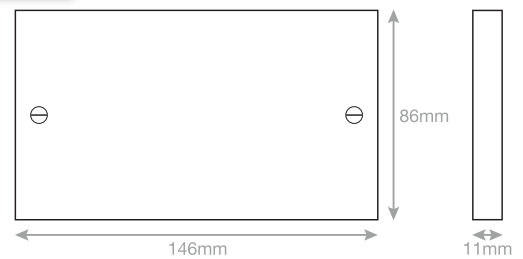

# Data Sheet : LG9112

<b>Code</b>	LG9112
<b>Description</b>	Blanking Plate - 2 gang
<b>Size</b>	86mm x 146mm
<b>Range</b>	Selectric Square
<b>Colour</b>	White
<b>Material</b>	
<b>Included</b>	M3.5 fixing screws
<b>Weight</b>	0.1kg
<b>Inner Carton Quantity</b>	20
<b>Inner Carton Weight</b>	2kg
<b>Outer Carton Quantity</b>	
<b>Outer Carton Weight</b>	
<b>Outer Carton Length</b>	
<b>Outer Carton Width</b>	
<b>Outer Carton Height</b>	
<b>Outer Carton Volume</b>	
<b>Guarantee</b>	25 years
<b>Barcode</b>	5025117091128
<b>Commodity Code</b>	85369085
<b>Standards</b>	BS5733
<b>Notes</b>	<ul style="list-style-type: none"><li>• Provides an easy solution for electrical outlets that are no longer in use</li></ul>