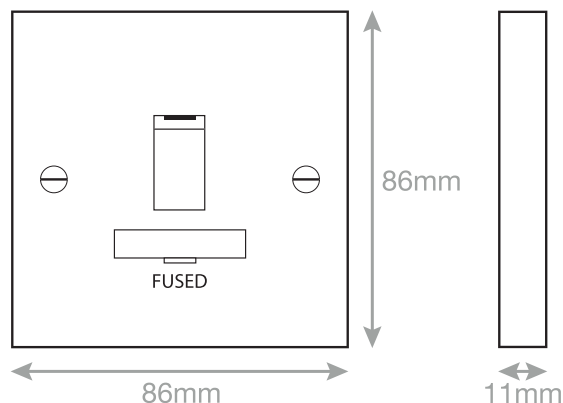

Data Sheet : LG9218

Intertek

Electrical & Lighting Products

Code	LG9218
Description	13 amp fused connection unit double pole (switched)
Size	86mm x 86mm (1 gang)
Range	Selectric Square
Colour	White
Material	
Included	M3.5 fixing screws
Weight	0.15kg
Inner Carton Quantity	10
Inner Carton Weight	1.5kg
Outer Carton Quantity	
Outer Carton Weight	
Outer Carton Length	
Outer Carton Width	
Outer Carton Height	
Outer Carton Volume	
Guarantee	25 years
Barcode	5025117013274
Commodity Code	85369085
Standards	BS1363
Notes	<ul style="list-style-type: none">• ASTA approved