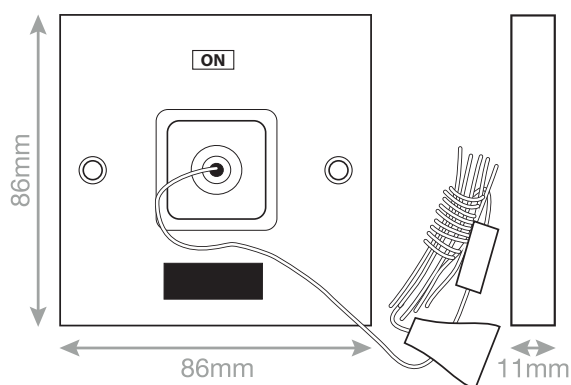

Data Sheet : LG954N

Code	LG954N
Description	45 Amp 1 Way Pull Switch with Neon DP
Size	86mm x 86mm x 11mm (45mm depth)
Range	Selectric Square
Colour	White
Material	Bakelite
Included	Instructions
Weight	0.166kg
Inner Carton Quantity	5
Inner Carton Weight	0.83kg
Guarantee	25 years
Barcode	5025117009543
Commodity Code	85369085
Standards	BS EN 60669-1
Notes	<ul style="list-style-type: none"> • A 45 Amp pull switch is used to turn a shower on and off. If the pull switch is being used to turn a light or fan on and off, then only 10 Amp pull switch is needed • Minimum dry lining box depth - 47mm