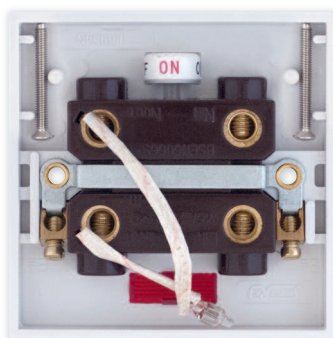

Data Sheet : LG954N

Code	LG954N
Description	45 Amp 1 Way Pull Switch with Neon DP
Size	86mm x 86mm x 11mm (45mm depth)
Range	Selectric Square
Colour	White
Material	Bakelite
Included	Instructions
Weight	0.166kg
Inner Carton Quantity	5
Inner Carton Weight	0.83kg
Guarantee	25 years
Barcode	5025117009543
Commodity Code	85369085
Standards	BS EN 60669-1
Notes	<ul style="list-style-type: none"> • A 45 Amp pull switch is used to turn a shower on and off. If the pull switch is being used to turn a light or fan on and off, then only 10 Amp pull switch is needed • Minimum dry lining box depth - 47mm