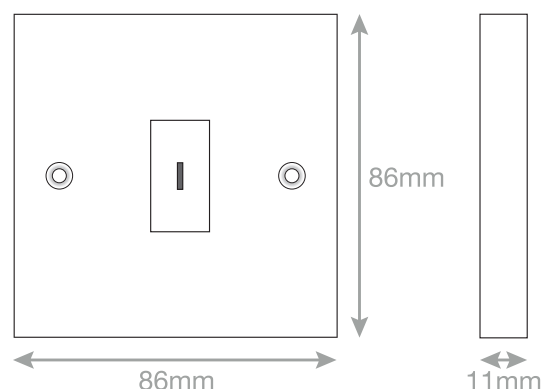

Data Sheet :

LGKEY

Electrical & Lighting Products

Code	LGKEY
Description	10 amp key switch X-Rated
Size	86mm x 86mm (1 gang)
Range	Selectric Square
Colour	White
Material	
Included	M3.5 fixing screws
Weight	0.08kg
Inner Carton Quantity	10
Inner Carton Weight	0.8kg
Outer Carton Quantity	
Outer Carton Weight	
Outer Carton Length	
Outer Carton Width	
Outer Carton Height	
Outer Carton Volume	
Guarantee	25 years
Barcode	5025117986578
Commodity Code	85369085
Standards	BSEN60669-1
Notes	<ul style="list-style-type: none">All 10 amp plate switch modules are interchangeable with any plate product within the Square range