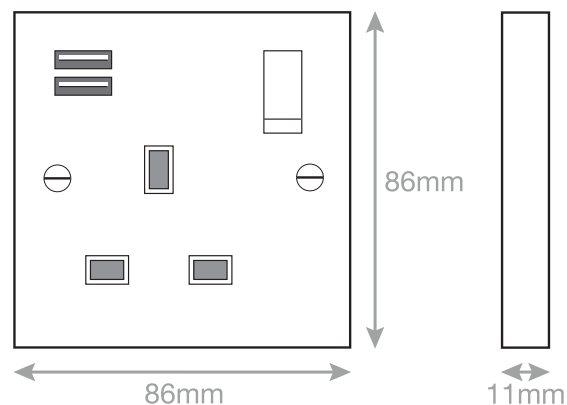

# Data Sheet : SQ-USB-2

<b>Code</b>	SQ-USB-2
<b>Description</b>	13 amp socket outlet (switched) + 2 USB ports
<b>Size</b>	86mm x 86mm (1 gang)
<b>Range</b>	Selectric Square
<b>Colour</b>	White
<b>Material</b>	
<b>Included</b>	M3.5 fixing screws
<b>Weight</b>	0.09kg
<b>Inner Carton Quantity</b>	10
<b>Inner Carton Weight</b>	0.9kg
<b>Outer Carton Quantity</b>	
<b>Outer Carton Weight</b>	
<b>Outer Carton Length</b>	
<b>Outer Carton Width</b>	
<b>Outer Carton Height</b>	
<b>Outer Carton Volume</b>	
<b>Guarantee</b>	25 years
<b>Barcode</b>	5025117004739
<b>Commodity Code</b>	85369085
<b>Standards</b>	BS1363
<b>Notes</b>	<ul style="list-style-type: none"> <li>Working voltage: 13 amp, 230V. USB Output, 1 amp or 2.1A where applicable</li> </ul>