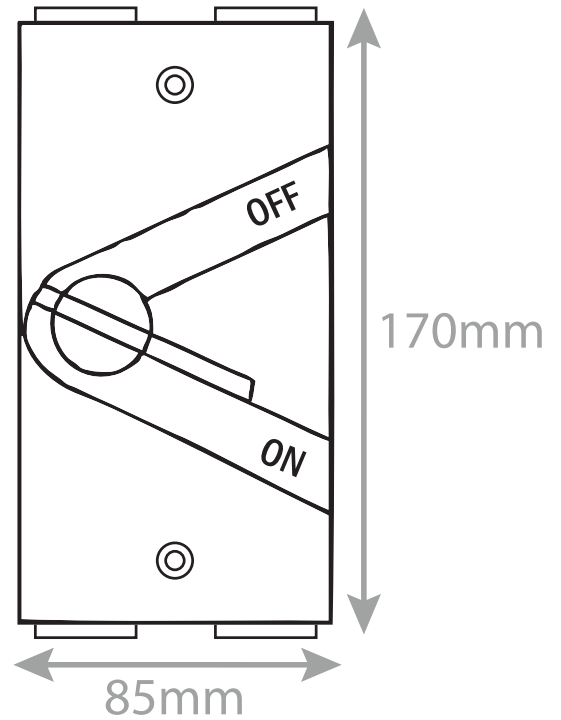

# Data Sheet : SS63A-RS

<b>Code</b>	SS63A-RS
<b>Description</b>	63 Amp 30kW Weatherproof Isolator Switch - IP66 Rated - Grey
<b>Size</b>	85mm (W) x 170mm (H) x 90mm (D)
<b>Range</b>	Selectric Seal - IP65 to IP68 Rated Power & Cable Management
<b>Colour</b>	Grey
<b>IP Rating</b>	Complete protection from contact with enclosed equipment Complete protection from dust, oil, and other non-corrosive material Protection from water, even from powerful jets of water
<b>Included</b>	2 x screw-in cable grommets & instructions
<b>Weight</b>	0.45kg
<b>Inner Carton Quantity</b>	1
<b>Barcode</b>	5025117987230
<b>Standards</b>	BS EN 60947-3
<b>Notes</b>	<ul style="list-style-type: none"> <li>• 63 Amp - 30kW</li> <li>• Heavy Duty &amp; Weatherproof</li> <li>• Lockable in OFF position</li> <li>• 4 Pole - 415V</li> <li>• 4 x knockouts to rear (20mm)</li> <li>• 4 x screw-out cable entries - 2 top + 2 bottom (25mm)</li> <li>• Wall mountable</li> </ul>