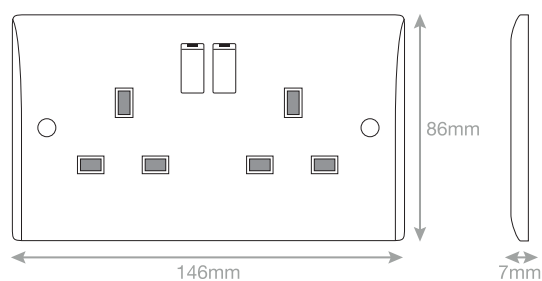

# Data Sheet : SSL523-1

<b>Code</b>	SSL523-1
<b>Description</b>	13 amp socket outlets 2 gang switched single pole
<b>Size</b>	86mm x 146mm (2 gang)
<b>Range</b>	Selectric Smooth
<b>Colour</b>	White
<b>Material</b>	Bakelite
<b>Included</b>	M3.5 fixing screws
<b>Weight</b>	0.23kg
<b>Inner Carton Quantity</b>	10
<b>Inner Carton Weight</b>	2.3kg
<b>Guarantee</b>	30 years
<b>Barcode</b>	5025117980378
<b>Commodity Code</b>	85369085
<b>Standards</b>	BS 1363-2
<b>Notes</b>	<ul style="list-style-type: none"><li>• Supplied with M3.5 fixing screws</li></ul>