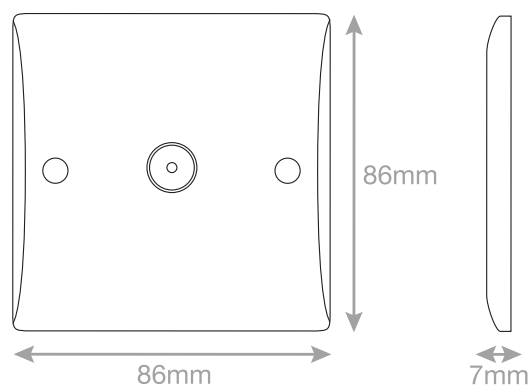

# Data Sheet : SSL535

<b>Code</b>	SSL535
<b>Description</b>	TV Coaxial / Aerial Socket
<b>Size</b>	86mm x 86mm (1 gang)
<b>Range</b>	Selectric Smooth
<b>Colour</b>	White
<b>Material</b>	Bakelite
<b>Included</b>	M3.5 fixing screws & white blanking caps
<b>Weight</b>	0.07kg
<b>Inner Carton Quantity</b>	10
<b>Inner Carton Weight</b>	0.7kg
<b>Guarantee</b>	30 years
<b>Barcode</b>	5025117986356
<b>Commodity Code</b>	85369085
<b>Standards</b>	BS 3041-7
<b>Notes</b>	<ul style="list-style-type: none"><li>• Suitable for use with – VHF/UHF TV signals</li><li>• Minimum back box depth - 25mm</li></ul>