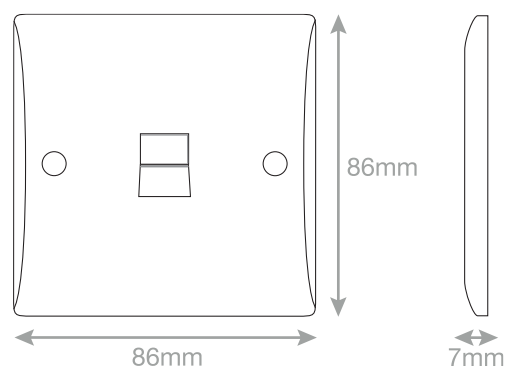

Data Sheet :

SSL541

Electrical & Lighting Products

| | |
|------------------------------|---|
| Code | SSL541 |
| Description | 1 Gang Secondary Socket |
| Size | 86mm x 86mm (1 gang) |
| Range | Selectric Smooth |
| Colour | White |
| Material | Bakelite |
| Included | M3.5 fixing screws & white blanking caps |
| Weight | 0.06kg |
| Inner Carton Quantity | 10 |
| Inner Carton Weight | 0.6kg |
| Guarantee | 30 years |
| Barcode | 5025117986417 |
| Commodity Code | 85369085 |
| Standards | BS 6312-2-2 & BS EN 50173-1 |
| Notes | <ul style="list-style-type: none">• Designed for domestic installations to increase the number of telephone sockets• Minimum back box depth - 25mm |