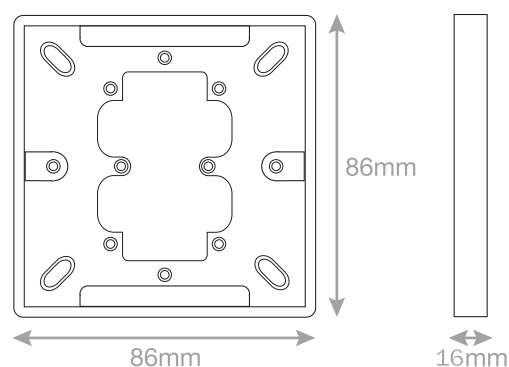

# Data Sheet : SSL551

<b>Code</b>	SSL551
<b>Description</b>	Surface Patch Box 1 Gang 25mm Deep
<b>Size</b>	86mm x 86mm (1 gang)
<b>Range</b>	Selectric Smooth
<b>Colour</b>	White
<b>Material</b>	Urea
<b>Included</b>	
<b>Weight</b>	0.08kg
<b>Inner Carton Quantity</b>	10
<b>Inner Carton Weight</b>	0.8kg
<b>Guarantee</b>	30 years
<b>Barcode</b>	5025117986516
<b>Commodity Code</b>	85369085
<b>Standards</b>	BS 5733
<b>Notes</b>	<ul style="list-style-type: none"><li>• With Earth terminal</li><li>• Knockouts providing many mounting options</li></ul>