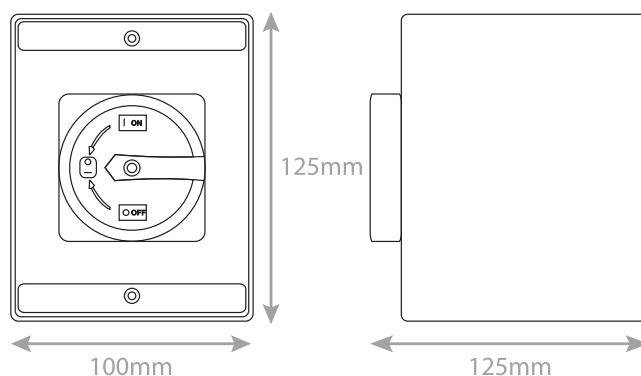

Data Sheet : SSRI-20A

Code	SSRI-20A
Description	20 Amp 10kW Weatherproof Rotary Isolator Switch - IP65 Rated
Size	100mm (W) x 125mm (H) x 125mm (D)
Range	Selectric Seal - IP65 to IP68 Rated Power & Cable Management
Colour	Grey, yellow & red
IP Rating: IP65	Protected against dust that may harm equipment Protected against water spray from all directions
Included	Instructions
Weight	0.45kg
Inner Carton Quantity	1
Barcode	5025117987155
Standards	BS EN 60947-3
Notes	<ul style="list-style-type: none"> • 20 Amp - 10kW • Heavy Duty & Weatherproof • Lockable in OFF position • 4 Pole - 415V • Wall mountable - Hole dimensions: 80 x 115mm • 4 x knock-out cable entries - 2 top + 2 bottom (20mm or 25mm)