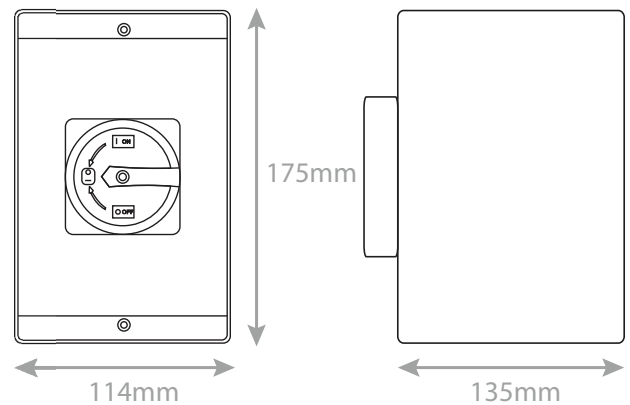

# Data Sheet : SSRI-40A

<b>Code</b>	SSRI-40A
<b>Description</b>	40 Amp 18.5kW Weatherproof Rotary Isolator Switch - IP65 Rated
<b>Size</b>	115mm (W) x 175mm (H) x 135mm (D)
<b>Range</b>	Selectric Seal - IP65 to IP68 Rated Power & Cable Management
<b>Colour</b>	Grey, yellow & red
<b>IP Rating: IP65</b>	Protected against dust that may harm equipment Protected against water spray from all directions
<b>Included</b>	Instructions
<b>Weight</b>	0.77kg
<b>Inner Carton Quantity</b>	1
<b>Barcode</b>	5025117987186
<b>Standards</b>	BS EN 60947-3
<b>Notes</b>	<ul style="list-style-type: none"> <li>• 40 Amp - 18.5kW</li> <li>• Heavy Duty &amp; Weatherproof</li> <li>• Lockable in OFF position</li> <li>• 4 Pole - 415V</li> <li>• Wall mountable - Hole dimensions: 90 x 165mm</li> <li>• 4 x knock-out cable entries - 2 top + 2 bottom (20mm or 25mm)</li> <li>• 2 x rear knock-outs - 20mm</li> </ul>