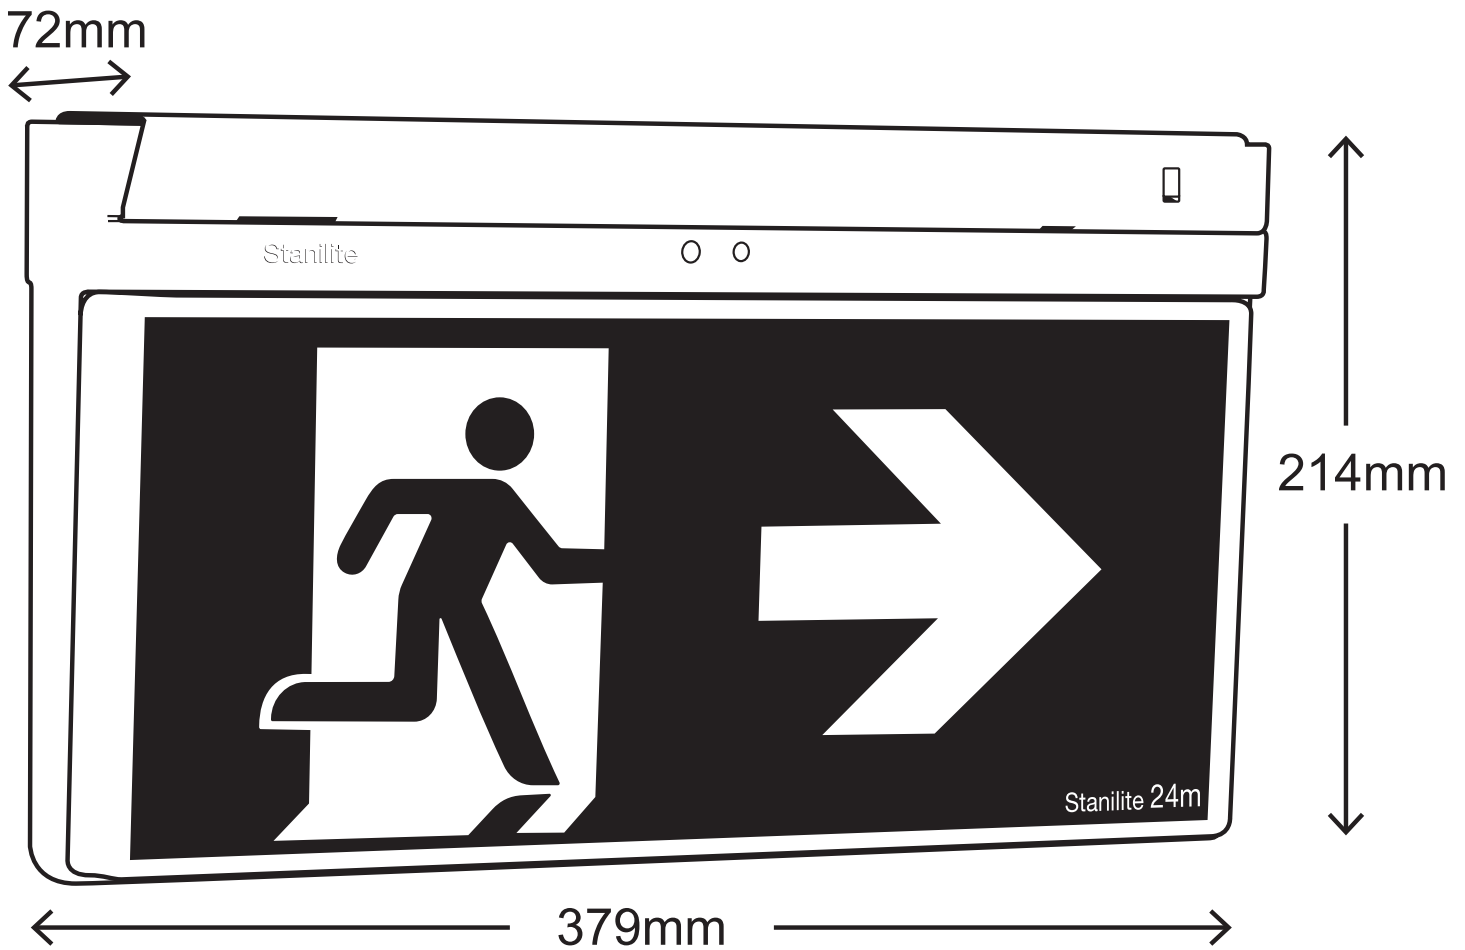

PQFLEDP

Stanilite Single Point Platinum Exit Lighting LED Quickfit Pictograph 1 Box Solution

DIMENSIONAL DIAGRAM

RELATED PRODUCTS

ACCESSORY

Item No: 0301302P

Required: No

Description: Stanilite Emergency Battery Pack Lifepo4 3.2V 3.2Ah

Item No: 0301309PB

Required: No

Description: Stanilite Emergency Battery Pack Lifepo4 3.2V 3.2Ah

Item No: 0301331

Required: No

Description: Stanilite Emergency Battery Pack 2WR LFP 2C 6.4V 1.5Ah PQF S>P

Item No: 29PIQFVERT

Required: No

Description: Stanilite Emergency Diffuser Picto Insert Pack Quickfit Trim 4 Piece Set Vertical