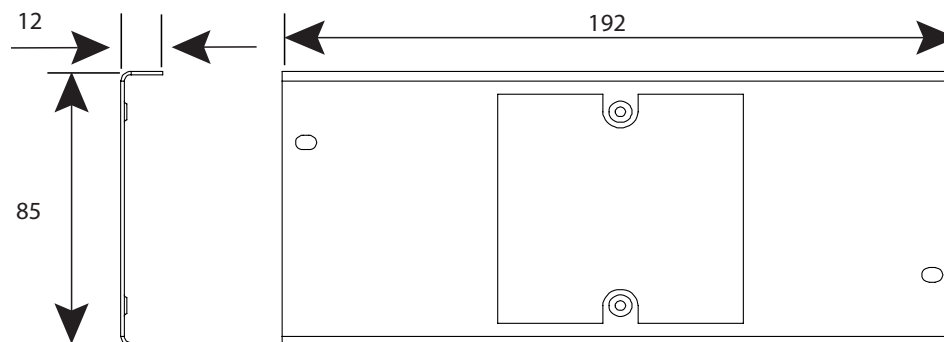

Dimensions:

Environmental Issues:

The products manufactured & otherwise supplied by the company do not have any perceived or known hazardous materials or by-products that would be deemed hazardous to the environment.