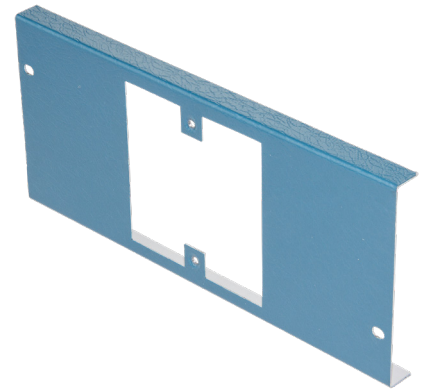

Description:

Pierced Plate for 1 x 1 Gang for Cavity Floor Service Box

Features:

- Service plates that fit neatly into Tamlex service boxes

Technical:

Height	85 mm
Width	192 mm
Depth	12 mm
Material	Steel
Colour	Blue
Trunking Type	Service Box Plate

Extra Information:

A range service plates are available that can fit into Tamlex service boxes. Plates are manufactured in plastic coated steel (Blue) with folded edges to give additional strength. The shallow cavity and screeded service boxes should only be fitted with flush/panel mounted sockets (C2GS) due to the limited depth.