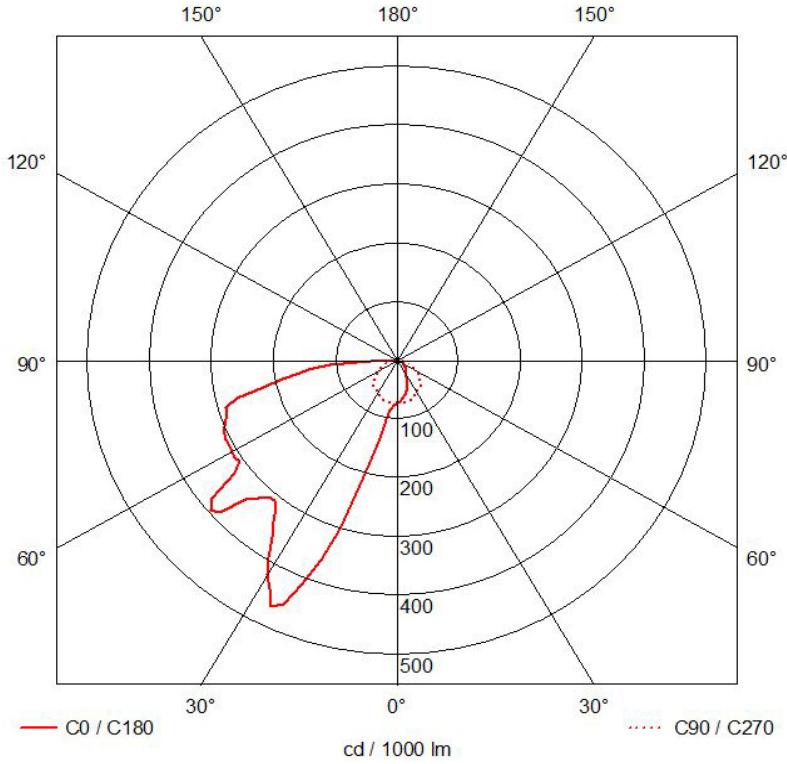

Order Code: CWP280NWB

CITY WP Exterior wall light Black 28W - 4000K - Fixed output

Features

- Efficacy - 100 lm/W
- Available in 3 outputs
- Dark sky optic to reduce upward light output with less than 2% ULOR
- High performance circular wall light
- Maximum of 10m spacing, at 3m mounting height
- CRI: Ra>80
- Up to 100 lumens per Watt efficacy

CITY WP Exterior wall light Black 28W - 4000K - Fixed output as per Tamlite CITY WP range.

IP65

IK08

5 YR

Technical Data

General		Electrical		Driver	
Luminaire Wattage (W)	28	Rated Input Current (A)	0.13	Driver Current (mA)	600
Weight (kg)	2.80	Power Factor (pf)	0.95	Forward Voltage (V)	42-48
Operating Temperature (ta °C)	-20° to 25°	Input Voltage Range (VAC)	220-240	Driver Lifetime (HRS)	50000
		Inrush Current Peak (A)	4.6		
		Surge Protection (kV)	2		
		Total Harmonic Distortion (THD)	20		
		Output LF Ripple	±4		
		Terminal Type	3-POLE GRIP-WIRE		
Light Output		LED			
Lumens (lm)	2800	CCT (K)	4000		
Efficacy (lm/W)	100	CRI	80		
Beam Angle (FWHM°)	140	Macadam Ellipses	<3		
Life					
L90 Lifetime (HRS)	57300				
L80 Lifetime (HRS)	84000				
L70 Lifetime (HRS)	84000				

Photometrics

Dimensions