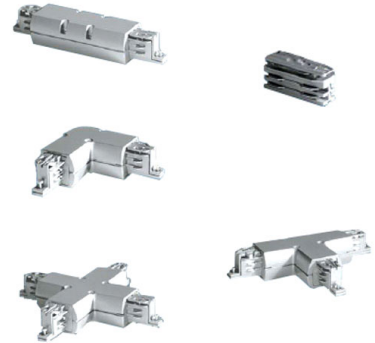

Tamlite Lighting Trio Accessories TRIO accessories Product Data Sheet

Features: 3 circuit professional track accessories

Construction: 3 circuit professional track accessories

To Specify / Order: 230V 3 circuit track system as per Tamlite 'TRIO' range

Options:

Order Codes

All dimensions are in millimetres

Order Code	Availability	Features	Wgt (kg)	Dim A
T3LEL		Live feed (left earth)	0.10	68
T3LER		Live feed (right earth)	0.10	68
T3XC		X connector	0.20	110
T390L		L connector (left earth)	0.15	80
T390R		X connector (right earth)	0.15	75
T3FC/W		Flexible connector	0.12	310
T3SC		Straight connector	0.13	56
T3SCF		Straight connector (central feed)	0.14	102
T3TCL		T connector (left earth)	0.10	110
T3TCR		T connector (right earth)	0.10	110
T3EC		End cap	0.20	-

Tamlite Lighting Trio Accessories TRIO accessories Product Data Sheet - Page 2

Order Code	Availability	Features	Wgt (kg)	Dim A
T3LEL/B		Live feed (left earth)	0.10	68
T3LER/B		Live feed (right earth)	0.10	68
T3XC/B		X connector	0.20	110
T390L/B		L connector (left earth)	0.15	75
T390R/B		X connector (right earth)	0.15	75
T3FC/B		Flexible connector	0.12	310
T3SC/B		Straight connector	0.13	56
T3SCF/B		Straight connector (central feed)	0.14	102
T3TCL/B		T connector (left earth)	0.10	110
T3TCR/B		T connector (right earth)	0.10	110
T3EC/B		End cap	0.20	-
TSSUSP/B		2.0m wire suspension kit c/B track clip	-	-
T3LEL/S		Live feed (left earth)	0.10	68
T3LER/S		Live feed (right earth)	0.10	68
T3XC/S		X connector	0.20	110
T390L/S		L connector (left earth)	0.15	75
T390R/S		X connector (right earth)	0.15	75
T3FC/S		Flexible connector	0.12	310
T3SC/S		Straight connector	0.13	56
T3SCF/S		Straight connector (central feed)	0.14	102
T3TCL/S		T connector (left earth)	0.10	110
T3TCR/S		T connector (right earth)	0.10	110
T3EC/S		End cap	0.20	-
TSSUSP/S		2.0m wire suspension kit c/S track clip	-	-