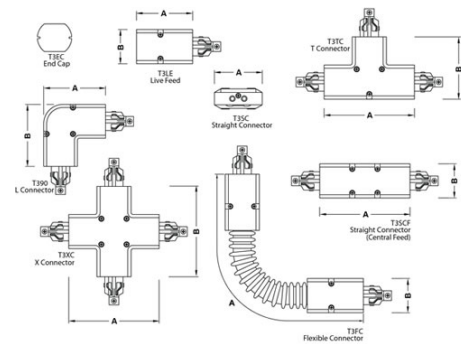

Tamlite Lighting Trio Accessories TRIO accessories Product Data Sheet

Features: 3 circuit professional track accessories

Construction: 3 circuit professional track accessories

To Specify / Order: 230V 3 circuit track system as per Tamlite 'TRIO' range

Options:

Order Codes

All dimensions are in millimetres

Order Code	Availability	Features	Wgt (kg)	Dim A
T3LEL		Live feed (left earth)	0.10	68
T3LER		Live feed (right earth)	0.10	68
T3XC		X connector	0.20	110
T390L		L connector (left earth)	0.15	80
T390R		X connector (right earth)	0.15	75
T3FC/W		Flexible connector	0.12	310
T3SC		Straight connector	0.13	56
T3SCF		Straight connector (central feed)	0.14	102
T3TCL		T connector (left earth)	0.10	110
T3TCR		T connector (right earth)	0.10	110
T3EC		End cap	0.20	-

Tamlite Lighting Trio Accessories TRIO accessories Product Data Sheet - Page 2

Order Code	Availability	Features	Wgt (kg)	Dim A
T3LEL/B		Live feed (left earth)	0.10	68
T3LER/B		Live feed (right earth)	0.10	68
T3XC/B		X connector	0.20	110
T390L/B		L connector (left earth)	0.15	75
T390R/B		X connector (right earth)	0.15	75
T3FC/B		Flexible connector	0.12	310
T3SC/B		Straight connector	0.13	56
T3SCF/B		Straight connector (central feed)	0.14	102
T3TCL/B		T connector (left earth)	0.10	110
T3TCR/B		T connector (right earth)	0.10	110
T3EC/B		End cap	0.20	-
TSSUSP/B		2.0m wire suspension kit c/B track clip	-	-
T3LEL/S		Live feed (left earth)	0.10	68
T3LER/S		Live feed (right earth)	0.10	68
T3XC/S		X connector	0.20	110
T390L/S		L connector (left earth)	0.15	75
T390R/S		X connector (right earth)	0.15	75
T3FC/S		Flexible connector	0.12	310
T3SC/S		Straight connector	0.13	56
T3SCF/S		Straight connector (central feed)	0.14	102
T3TCL/S		T connector (left earth)	0.10	110
T3TCR/S		T connector (right earth)	0.10	110
T3EC/S		End cap	0.20	-
TSSUSP/S		2.0m wire suspension kit c/S track clip	-	-