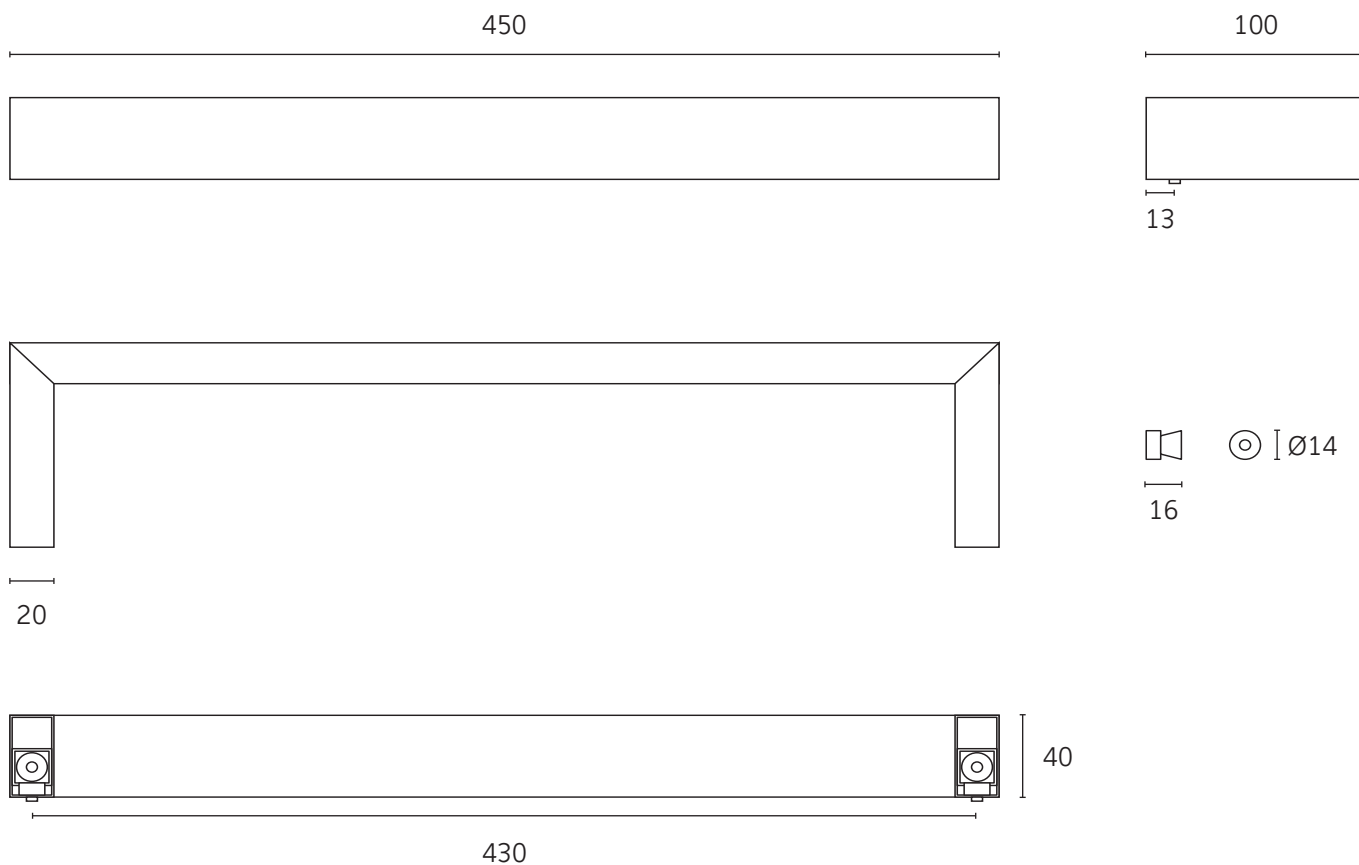

HEATING | WALL | TOWEL BAR

Technical data

Supply voltage	12V
Size	450 x 40 x 100mm
Depth to wall	100mm
Output	25W
Warranty	5 years
Material	304 Stainless Steel
Wiring connection	Concealed right hand
Finish	Diamond polished stainless steel
Heating element	Self regulating electric

Box contents

- 1 x ThermoSphere towel bar
- 1 x Installation guide
- 2 x Fixing studs
- 2 x Fixing screws
- 2 x Grub screws
- 1 x Allen key
- 1 x 2m cold tail connection cable

Care and maintenance

Clean with a soft cloth and warm, mild soapy water. Dry with a soft cloth. Do not use strong cleaners as they can damage the finish.