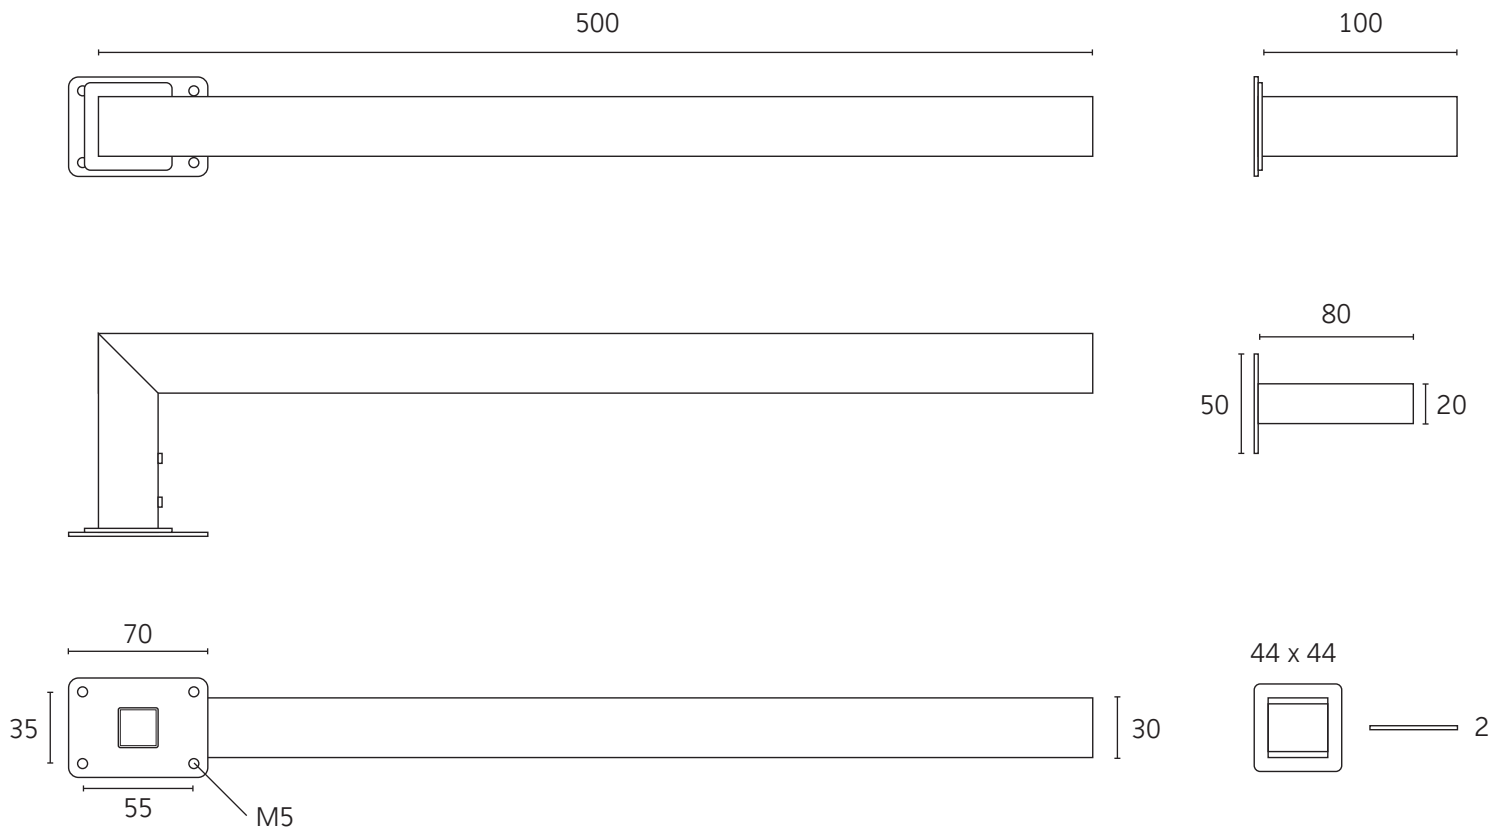

### Technical data

Supply voltage	12V
Size	500 x 30 x 100mm
Max tiling depth over fixing plate	35mm
Depth to wall	100mm
Output	25W
Warranty	5 years
Material	304 Stainless Steel
Wiring connection	Concealed
Finish	Brushed Stainless Steel
Heating element	Self regulating electric

### Box contents

1 x ThermoSphere towel bar
1 x Installation guide
4 x Fixing screws (for mounting system)
1 x Fixing spigot
2 x Grub screws
1 x Allen key
1 x 2m cold tail connection cable