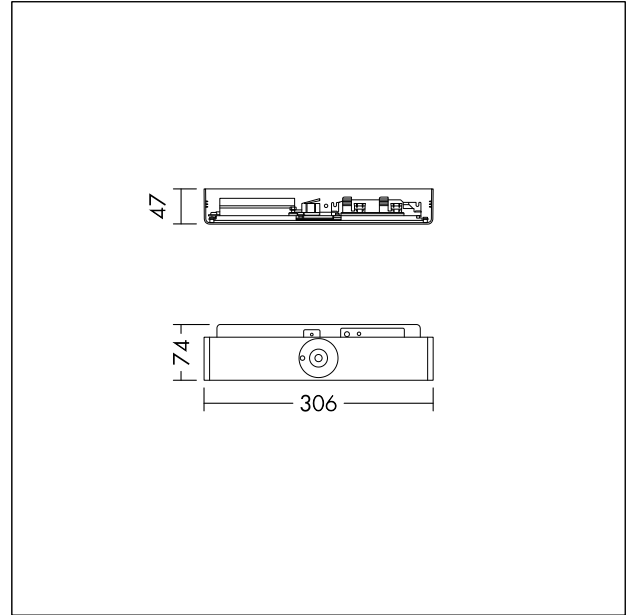

TE_ROXY_M_E3_PLUG_PLAY.wmf

Light Distribution

STD - standard

- Light Source: LED
- Colour Rendering Index min.: 80
- Correlated colour temperature*: 4000 Kelvin
- Chromaticity tolerance (initial MacAdam): 4
- Rated median useful life*:
  L80 50000h at 25°C
- Ballast: 1x LED_Con
- Luminaire input power*: 3 W Power factor = 0.45
- Dimming: Fixed output

This product contains a light source of energy efficiency class E.