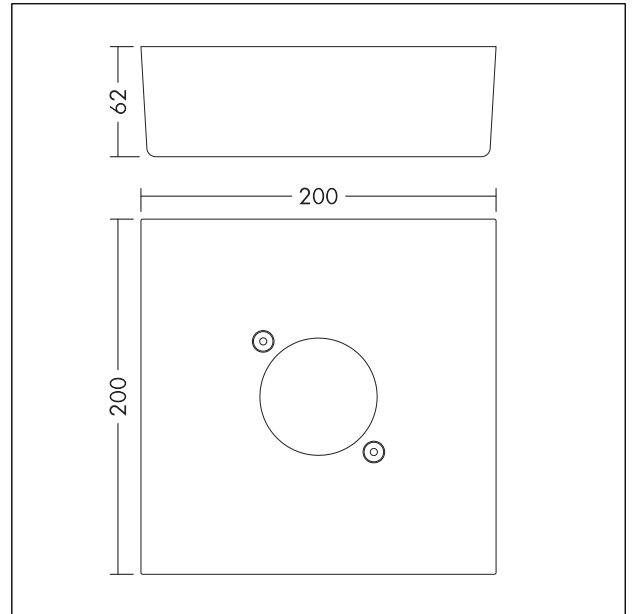

Surface Box for IRIS Emergency Downlight

Surface mount box for IRIS Emergency Downlight, Body: polycarbonate, white finish (RAL9003), Dimensions: 200 x 200 x 62 mm, weight: 0.3 kg.

TE\_IRIS\_F\_surface\_mount\_box\_PERSP.jpg