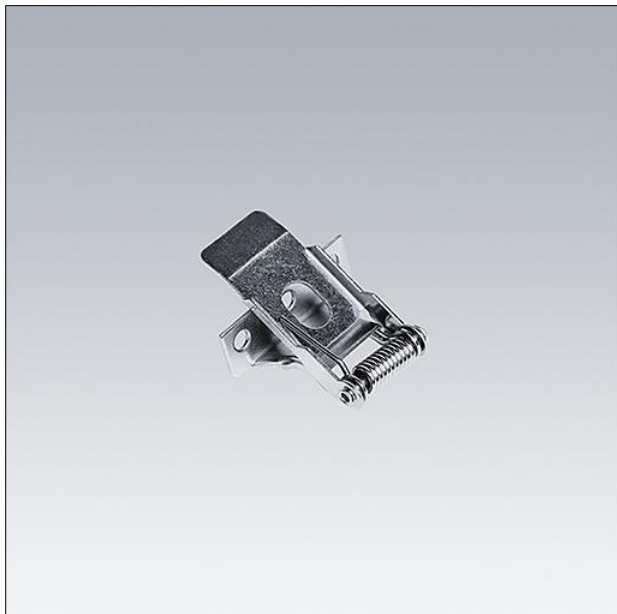

Recessed Springs for ANNA VARIOFLEX 2

Fixing hardware for recessed installation of ANNA VARIOFLEX 2 luminaires with dimensions Q596, Q622, 12x3 in ceilings with plasterboard openings. 1 set (4 pieces). , weight: 0.07 kg