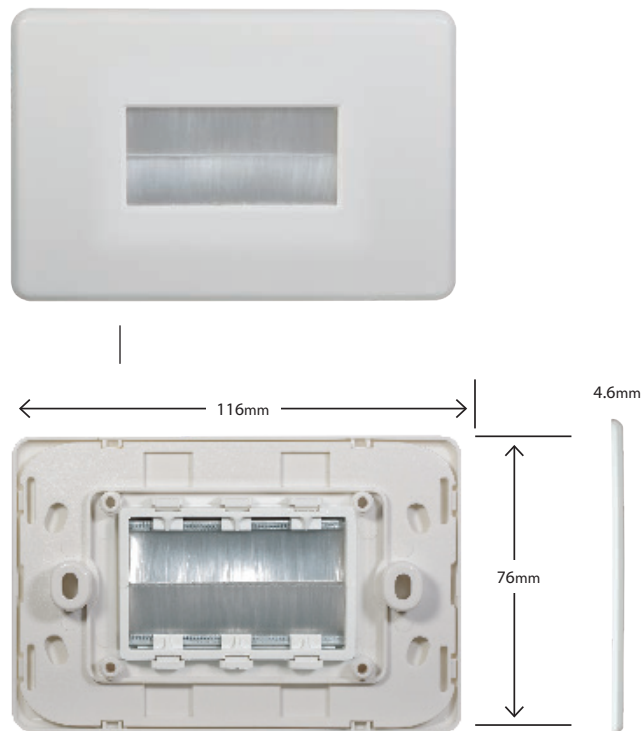

Do not wash the cover plates in water over 60°C.

Flat Cat Brush Cable Management Flush Plate

- Excellent dust sealing solutions for telecommunications and data cabling applications.
- They are ideal for positioning behind wall mounted televisions, home theatre and component systems
- The cabling remains neat and tidy with a minimum visually exposed out of the wall cavity, with the large openings allowing multiple cables to be accommodated at once.
- Standard colour is White. Also available in Matt White, Black & Matt Black - please check availability