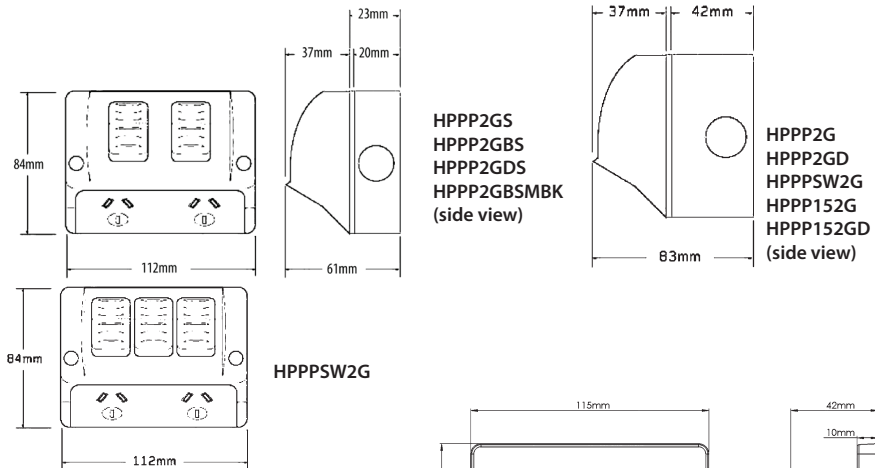

Do not use harsh chemical cleaners as these can break down the plastic and cause it to crack.

Hippo Range of Double Power Points Standard and Shallow Base, Mounting Kit

- 10A 250V~ rated modular weatherproof sockets.
- The Hippo product including dollies, is made from UV Stabilised Polycarbonate to avoid discolouring.
- IP54 ideal for prevention against water splashes or harmful objects that may compromise conventional socket outlets. Perfect for use in exterior applications, or damp/dusty environments - building exteriors, carports, gardens or workshops.
- Styling matches the rest of the Trader Hippo family of products.
- HPPP2GD/HPPP2GDBK & HPPP2GDS/HPPP2GDSBK are Double Pole. Ideal for houseboats, caravans and portable project offices
- Contains 25mm plain entries.
- The Hippo mounting detail is printed on the flap of the boxes 112 x 82mm.
- Shutter operates from either earth or neutral.
- UV stabilised
- Colour: Grey & Black - **please check availability.** HPPP2G available in Matt Black.