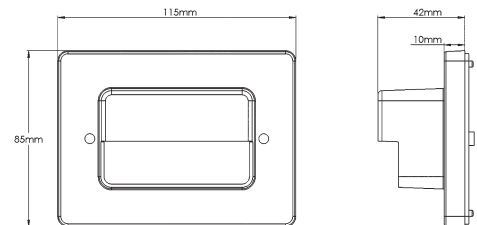

Catalogue Number	Description
HPPP2G	Double Outdoor Power Point IP54 10A 250V
HPPP2GBK	Double Outdoor Power Point IP54 10A 250V, Black
HPPP2GMBK	Double Outdoor Power Point IP54 10A 250V, Matt Black
HPPP2GBSMBK	Power Point Weatherproof 2 Gang, Base Only Shallow 23mm Depth with gasket Matt Black
HPPP2GD	Double Outdoor Power Point IP54 10A 250V~ Double Pole
HPPP2GDBK	Double Outdoor Power Point IP54 10A 250V~ Double Pole, Black
HPPP2GS	Double Outdoor Weatherproof Power Point IP54 10A 250V~ Shallow Base
HPPP2GDS	Double Outdoor Power Point IP54 10A 250V~ Double Pole, Shallow
HPPP2GDSBK	Double Outdoor Power Point IP54 10A 250V~ Double Pole, Shallow, Black
HPPP152G	Double Outdoor Power Point IP54 15A 250V
HPPP152GD	Double Outdoor Power Point IP54 15A 250V~ Double Pole
HPPP152GDBK	Double Outdoor Power Point IP54 15A 250V~ Double Pole, Black
HPPPSW2G	Double Outdoor Power Point With Extra Switch IP54 10A/10AX 250V
HPPPSW2GBK	Double Outdoor Power Point With Extra Switch IP54 10A/10AX 250V, Black
HPPP2GBS	Double Outdoor Weatherproof Power Point Base Only Shallow
HPPP2GBSBK	Double Outdoor Weatherproof Power Point Base Only Shallow, Black
HPSMK2G	84mm Recessed Mounting Adaptor

Certification Number:

GMA-508172-EA
HPPP2GD/HPPP2GDBK, HPPP2GDS/HPPP2GDSBK: TBC

GSM Electrical (Australia) Pty Ltd

Level 2, 142-144 Fullarton Road, Rose Park SA 5067
P: 1300 301 838 F: 1300 301 778 E: service@gsm.com.au
www.gsm.com.au