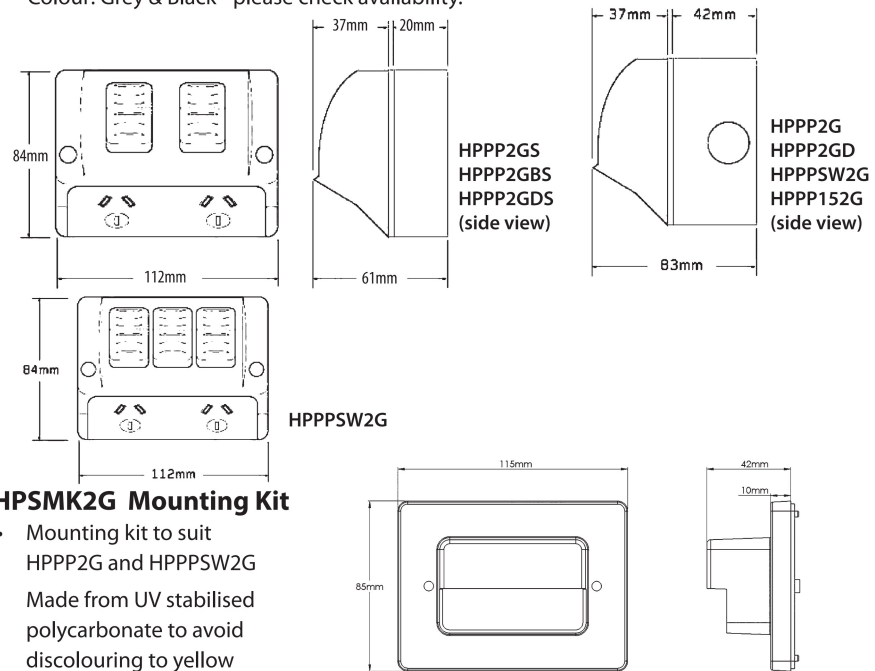

No need for additional plastic socket flaps to achieve IP54 "ZONE 2" for pools, wet areas and ponds; as per AS/NZS 3112:2004.

Cleaning Guide:

Spraying cleaning products on to electrical products is not recommended. It is important to ensure that switches are turned off before cleaning.

Hippo Range of Double Power Points

Standard and Shallow Base, Mounting Kit

- 10A 250V~ rated modular weatherproof sockets.
- The Hippo product including dummies, is made from UV Stabilised Polycarbonate to avoid discolouring.
- IP54 ideal for prevention against water splashes or harmful objects that may compromise conventional socket outlets. Perfect for use in exterior applications, or damp/dusty environments - building exteriors, carports, gardens or workshops.
- Styling matches the rest of the Trader Hippo family of products.
- HPPP2GD/HPPP2GDBK & HPPP2GDS/HPPP2GDSBK are Double Pole.
- Contain 25mm plain entries.
- The Hippo mounting detail is printed on the flap of the boxes 112 x 82mm.
- Colour: Grey & Black - please check availability.