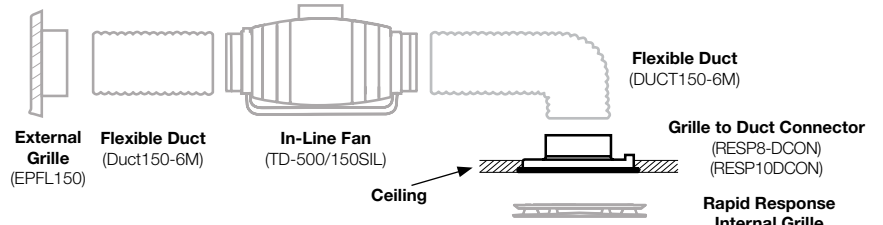

† Rating is for grille face when installed only. Components installed in ceiling space are IP4X rated.

RAPID RESPONSE

GRILLE TO DUCT CONNECTOR

The easy to install Rapid Response grille to duct connectors are designed to fit our modern 8" or 10" Rapid Response grilles and flexible duct. The grille to duct connectors are suitable for ducted systems that use an in-line, roof, or external wall mounted fan. Grilles are quick to remove, making them easy to clean.

- High strength swing clips make installation easy.
- Can be retrofitted into a standard 8" (255mm) or 10" (290mm) round cut out.
- Designed to fit our range of 8" & 10" Rapid Response grilles.
- Suitable for 150mm ducting.

See page 34-35 for full range of Rapid Response grille options.

Rotate swing clips to hold grille to duct connector in place.

Tighten screws so clips clamp onto ceiling board.

All dimensions in mm

TYPICAL IN-LINE INSTALLATION