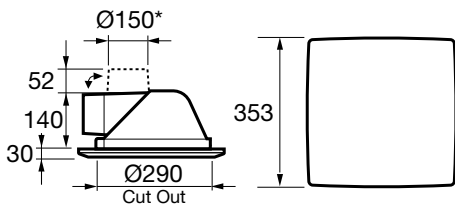

DIMENSIONS