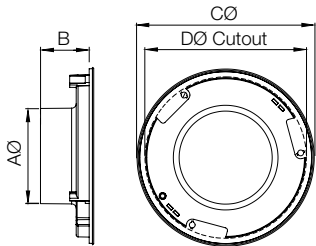

† Rating is for grille face when installed only. Components installed in ceiling space are IP4X rated.

RAPID RESPONSE

GRILLE TO DUCT CONNECTOR

The easy to install Rapid Response grille to duct connectors are designed to fit our modern 8" or 10" Rapid Response grilles and flexible duct. The grille to duct connectors are suitable for ducted systems that use an in-line, roof, or external wall mounted fan. Grilles are quick to remove, making them easy to clean.

- High strength swing clips make installation easy.
- Can be retrofitted into a standard 8" (255mm) or 10" (290mm) round cut out.
- Designed to fit our range of 8" & 10" Rapid Response grilles.
- Suitable for 150mm ducting.

See page 34-35 for full range of Rapid Response grille options.

Rotate swing clips to hold grille to duct connector in place.

Tighten screws so clips clamp onto ceiling board.

All dimensions in mm

TYPICAL IN-LINE INSTALLATION

DIMENSIONS

MODEL NO.	DESCRIPTION	AØ	B	CØ	DØ HOLE CUTOUT
RESP8-DCON	Grille to duct connector to suit 8" Rapid Response grilles	145	75	270	255
RESP10DCON	Grille to duct connector to suit 10" Rapid Response grilles	145	75	315	290