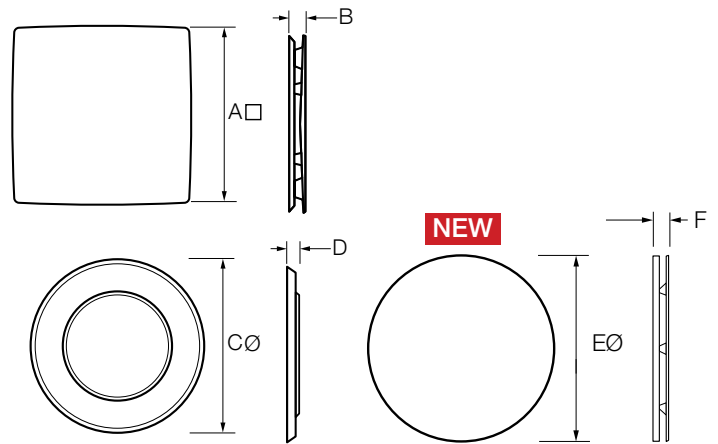

RAPID RESPONSE GRILLES

The stylish Rapid Response Grilles have a contemporary design and are available in a white or black finish.

- Available in Round and Square models.
- Available in 2 sizes to suit 8" and 10" Rapid Response header box fan models.
- Stylish, contemporary design.
- Quick & easy to install.
- Can be retrofitted to a previously installed Rapid Response Fan.
- Square grilles can be easily rotated to align with walls.

Round Grille Installation**

Pinch the ends of the metal spring clips together.

Feed the clips through the small slots on either side of the fan body.

Square Grille & NEW 10" round white grille Installation

Push the grille onto the base of the fan until the clips click into place.

Rotate the grille to the desired position.

DIMENSIONS

MODEL NO.	GRILLE	A □	B	C Ø	D	E Ø	F
RESPG8-SQWH	8" Square Grille White Finish	300	28	-	-	-	-
RESPG8-RNWH	8" Round Grille White Finish	-	-	294	19	-	-
RESPG8-SQBK	8" Square Grille Black Finish	300	28	-	-	-	-
RESPG8-RNBK	8" Round Grille Black Finish	-	-	294	19	-	-
RESPG150SQWH	10" Square Grille White Finish	353	30	-	-	-	-
RESPG250RNWH	10" Round Grille White Finish	-	-	-	-	353	30
RESPG150SQBK	10" Square Grille Black Finish	353	30	-	-	-	-
RESPG150RNBK	10" Round Grille Black Finish	-	-	332	24	-	-