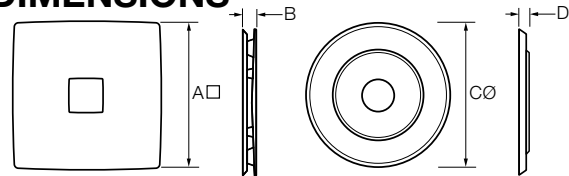

DIMENSIONS

MODEL NO.	GRILLE	A	B	C Ø	D
RESPG8-SQWH-TRILED	8" Square Grille White Finish with Tri-Switch LED	300	28	-	-
RESPG8-SQBK-TRILED	8" Square Grille Black Finish with Tri-Switch LED	300	28	-	-
RESPG8-RNWH-TRILED	8" Round Grille White Finish with Tri-Switch LED	-	-	294	19
RESPG8-RNBK-TRILED	8" Round Grille Black Finish with Tri-Switch LED	-	-	294	19
RESPG150SQWH-TRILED	10" Square Grille White Finish with Tri-Switch LED	353	30	-	-
RESPG150SQBK-TRILED	10" Square Grille Black Finish with Tri-Switch LED	353	30	-	-
RESPG150RNWH-TRILED	10" Round Grille White Finish with Tri-Switch LED	-	-	332	24
RESPG150RNBK-TRILED	10" Round Grille Black Finish with Tri-Switch LED	-	-	332	24

All dimensions in mm

SPECIFICATIONS

MODEL NO.	GRILLE	LUMENS (LM)	INPUT POWER (W)	COLOUR TEMP (K)	BEAM ANGLE
RESPG8-SQWH-TRILED RESPG8-SQBK-TRILED	Square	1000	12	3000/4200/6000	180°
RESPG8-RNWH-TRILED RESPG8-RNBK-TRILED	Round	800	9	3000/4200/6000	180°
RESPG150SQWH-TRILED RESPG150SQBK-TRILED	Square	1000	12	3000/4200/6000	180°
RESPG150RNWH-TRILED RESPG150RNBK-TRILED	Round	800	9	3000/4200/6000	180°

TRI-SWITCH LED

Grilles come factory pre-set to cool white (4200K), but can be changed to warm white (3000K) or daylight (6000K) by changing the position of Tri-Switch located on back of grille.

Warm
White

Cool
White

Daylight

Warm White
(Colour Temperature: 3000K)

Cool White
(Colour Temperature: 4200K)

Daylight
(Colour Temperature: 6000K)

Colour indicated in drawings above is for illustrative purposes only.

*Conditions apply. For details visit: fantechtrade.com.au/warranty

† Rating is for grille face when installed only. Components installed in ceiling space are IP4X rated.