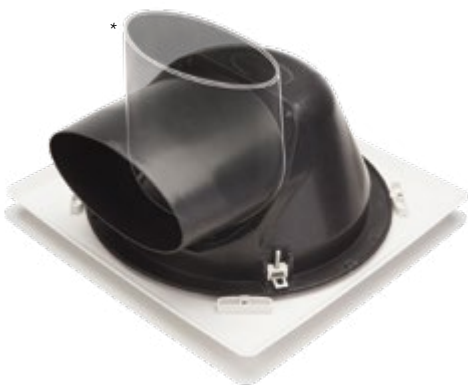

RAPID RESPONSE

GRILLE TO DUCT CONNECTOR

The easy to install Rapid Response grille to duct connectors are designed to fit our modern 8" or 10" Rapid Response grilles and flexible duct. The grille to duct connectors are suitable for ducted systems that use an in-line, roof, or external wall mounted fan. Grilles are quick to remove, making them easy to clean.

- High strength swing clips make installation easy.
- Can be retrofitted into a standard 8" (255mm) or 10" (290mm) round cut out.
- Designed to fit our range of 8" & 10" Rapid Response grilles.
- Suitable for 150mm ducting.

See page 34-35 for full range of Rapid Response grille options.

Rotate swing clips to hold grille to duct connector in place.

Tighten screws so clips clamp onto ceiling board.

TYPICAL IN-LINE INSTALLATION

DIMENSIONS

MODEL NO.	DESCRIPTION	AØ	B	CØ	DØ HOLE CUTOUT
RESP8-DCON	Grille to duct connector to suit 8" Rapid Response grilles	145	75	270	255
RESP10DCON	Grille to duct connector to suit 10" Rapid Response grilles	145	75	315	290

Grille to Duct Connector (RESP8-DCON) (RESP10DCON)

Rapid Response Internal Grille (RESP8-SQWH-TRILED) (RESPG150SQWH-TRILED)

* Oval spigot designed to fit 150mm duct. Spigot can be mounted horizontally or vertically.

RAPID RESPONSE

CEILING GRILLE WITH CLIP-IN SPIGOT

The Rapid Response ceiling grille with clip-in spigot has been designed for ducted systems using an in-line fan and external grille. It can be positioned for horizontal or vertical duct connection.

- Can be retrofitted into a standard 10" round fan cut out.
- Unique 'push-out' ceiling clamps make installation easy.
- Clip-in spigot makes installation and duct connection easier.
- Grille can be easily removed for cleaning and rotated to align with walls.

DIMENSIONS

Model No. RCG150SQWH