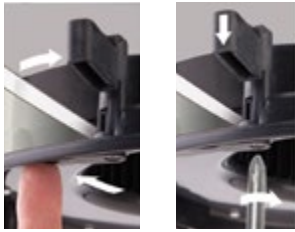

RAPID RESPONSE

GRILLE TO DUCT CONNECTOR

The easy to install Rapid Response grille to duct connectors are designed to fit our modern 8" or 10" Rapid Response grilles and flexible duct. The grille to duct connectors are suitable for ducted systems that use an in-line, roof, or external wall mounted fan. Grilles are quick to remove, making them easy to clean.

- High strength swing clips make installation easy.
- Can be retrofitted into a standard 8" (255mm) or 10" (290mm) round cut out.
- Designed to fit our range of 8" & 10" Rapid Response grilles.
- Suitable for 150mm ducting.

See page 34-35 for full range of Rapid Response grille options.

Rotate swing clips to hold grille to duct connector in place.

Tighten screws so clips clamp onto ceiling board.

TYPICAL IN-LINE INSTALLATION

DIMENSIONS

MODEL NO.	DESCRIPTION	AØ	B	CØ	DØ HOLE CUTOUT
RESP8-DCON	Grille to duct connector to suit 8" Rapid Response grilles	145	75	270	255
RESP10DCON	Grille to duct connector to suit 10" Rapid Response grilles	145	75	315	290

Grille to Duct Connector (RESP8-DCON) (RESP10DCON)

Rapid Response Internal Grille (RESP8-SQWH-TRILED) (RESPG150SQWH-TRILED)

* Oval spigot designed to fit 150mm duct. Spigot can be mounted horizontally or vertically.

RAPID RESPONSE

CEILING GRILLE WITH CLIP-IN SPIGOT

The Rapid Response ceiling grille with clip-in spigot has been designed for ducted systems using an in-line fan and external grille. It can be positioned for horizontal or vertical duct connection.

- Can be retrofitted into a standard 10" round fan cut out.
- Unique 'push-out' ceiling clamps make installation easy.
- Clip-in spigot makes installation and duct connection easier.
- Grille can be easily removed for cleaning and rotated to align with walls.

DIMENSIONS

Model No. RCG150SQWH