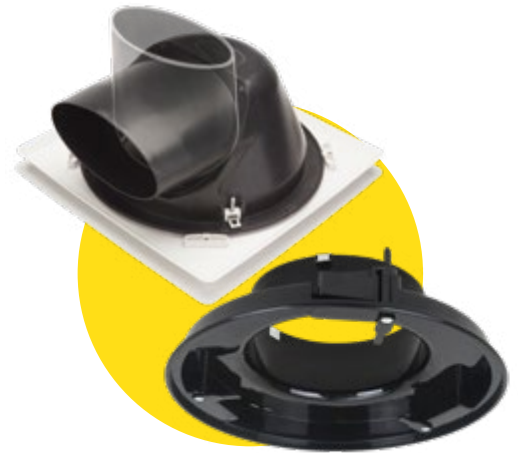

RESPG8-SQWH
RESPG150SQWH

RESPG8-RNWH

RESPG250RNWH

NEW AND
IMPROVED 10"
ROUND WHITE
GRILLE

RESPG8-SQBK
RESPG150SQBK

RESPG8-RNBK
RESPG150RNBK

See page 77 for grille to duct connector & ceiling grille with clip-in spigot.

RAPID RESPONSE GRILLES

The stylish Rapid Response Grilles have a contemporary design and are available in a white or black finish.

- Available in Round and Square models.
- Available in 2 sizes to suit 8" and 10" Rapid Response header box fan models.
- Stylish, contemporary design.
- Quick & easy to install.
- Can be retrofitted to a previously installed Rapid Response Fan.
- Square grilles can be easily rotated to align with walls.

Round Grille Installation**

Pinch the ends of the metal spring clips together.

Feed the clips through the small slots on either side of the fan body.

Square Grille & NEW 10" round white grille Installation

The stylish and modern Rapid Response Grille with LED light will brighten up any bathroom, ensuite or toilet. LED light can be set to warm white, cool white or daylight by changing the Tri-Switch's position. The Rapid Response grilles are quick to install and can be easily removed for cleaning.