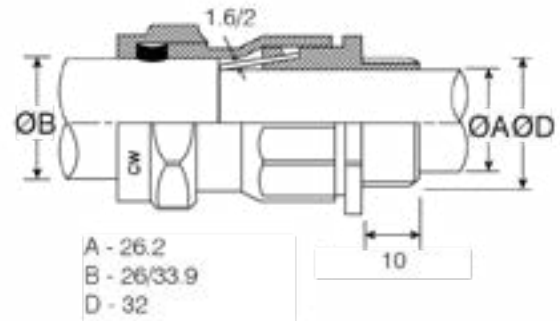

Product Code: QCW32

Luckinslive 399414365

Description: CW Armoured Industrial Brass Glands 32mm (PK2)

Dimensions

Maximum Inner Cable Diameter (mm)	26.2
Maximum Outer Cable Diameter (mm)	26/33.9
Armour Wire Diameter (mm)	1.6/2
Entry Thread (mm)	10
Gland Size (mm)	32

General Information

Ingress Protection	IP65
Operational Temperature (°C)	-20 to +80

Materials

Gland Body & Earth Tag: Brass
 Locknut: Steel
 Insert & Sleeve: PVC (Polyvinyl Chloride)
 Seal: Natural Rubber