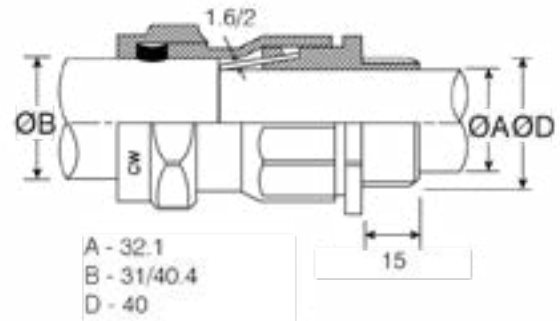

Product Code: QCW40

Luckinslive 399414381

Description: CW Armoured Industrial Brass Gland 40mm (PK1)

Dimensions

Maximum Inner Cable Diameter (mm)	32.1
Maximum Outer Cable Diameter (mm)	31/40.4
Armour Wire Diameter (mm)	1.6/2
Entry Thread (mm)	15
Gland Size (mm)	40

General Information

Ingress Protection	IP65
Operational Temperature (°C)	-20 to +80

Materials

Gland Body & Earth Tag: Brass
Locknut: Steel
Insert & Sleeve: PVC (Polyvinyl Chloride)
Seal: Natural Rubber

Standards