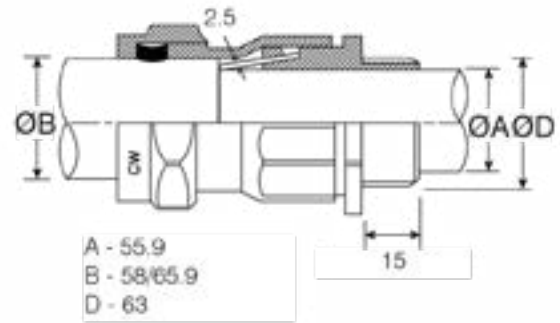

Product Code: QCW63

Luckinslive 399414417

Description: CW Armoured Industrial Brass Gland 63mm (PK1)

Dimensions

Maximum Inner Cable Diameter (mm)	55.9
Maximum Outer Cable Diameter (mm)	58/65.9
Armour Wire Diameter (mm)	2.5
Entry Thread (mm)	15
Gland Size (mm)	63

General Information

Ingress Protection	IP65
Operational Temperature (°C)	-20 to +80

Materials

Gland Body & Earth Tag: Brass
 Locknut: Steel
 Insert & Sleeve: PVC (Polyvinyl Chloride)
 Seal: Natural Rubber