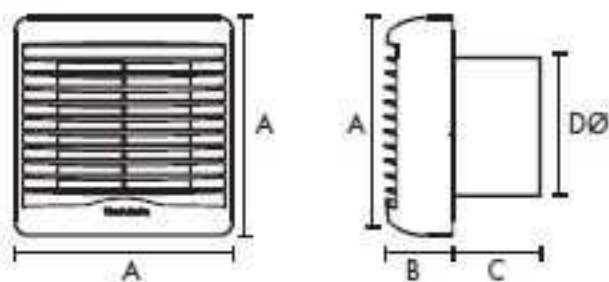

Dimensions (mm)

A	B	C	DØ	E	F	G	H
155	47	53	98	32	32	76	200

Weight 0.55kg

Panel

Fixing hole diameter 105mmØ

Window

Fixing hole diameter 105mmØ

Window Kit

Stock Ref

254101

Wall

Fixing hole diameter 117mmØ