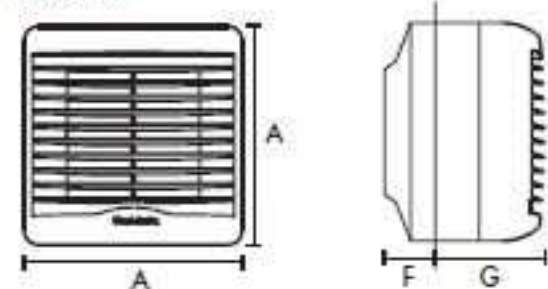

Dimensions (mm)

A	B	C	DØ	E	F	G	H
155	47	53	98	32	32	76	200

Weight 0.55kg

Panel

Fixing hole diameter 105mmØ

Window

Fixing hole diameter 105mmØ

Window Kit

Stock Ref

254101

Wall

Fixing hole diameter 117mmØ