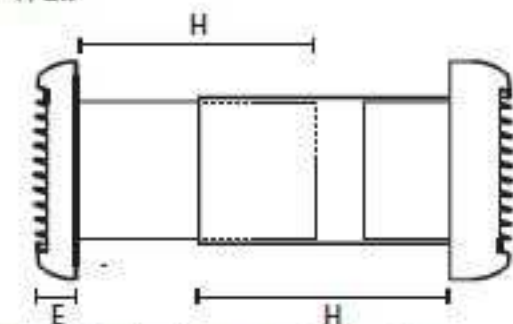

Dimensions (mm)

A	B	C	DØ	E	F	G	H
155	47	53	98	32	32	76	200

Weight 0.55kg

Panel

Fixing hole diameter 105mmØ

Window

Fixing hole diameter 105mmØ

Window Kit

Stock Ref

254101

Wall

Fixing hole diameter 117mmØ