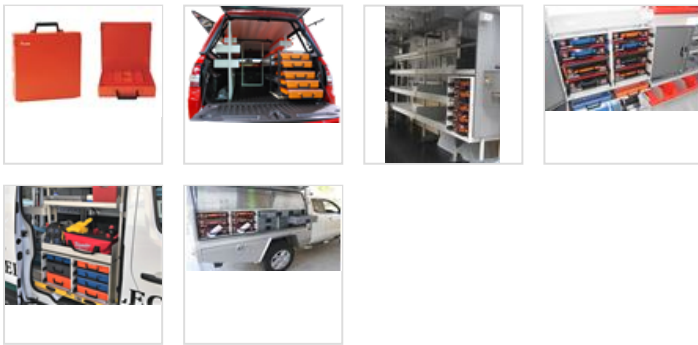

RC001 Case

Orange Rolacase with Orange Lid

20 adjustable compartments, 1 tool compartment in front of the case. RolaCase is a versatile storage system that holds a variety of items including components, tools, and instruments.

- Comes with 6 x RCPLD dividers
- Corrosion proof
- Lid opens 180 degrees
- Various colours
- Sturdy locking system
- Divided goods will not interchange when shaken
- Unique lid design keeps storage locked in place
- Adjustable compartments
- Various configurations
- Movable handle
- Australian Made

Products specifications

Dimensions:	W: 370mm D:370mm H: 85mm
Dimensions:	W: 14 9/16" D: 14 9/16" H: 3 11/32"