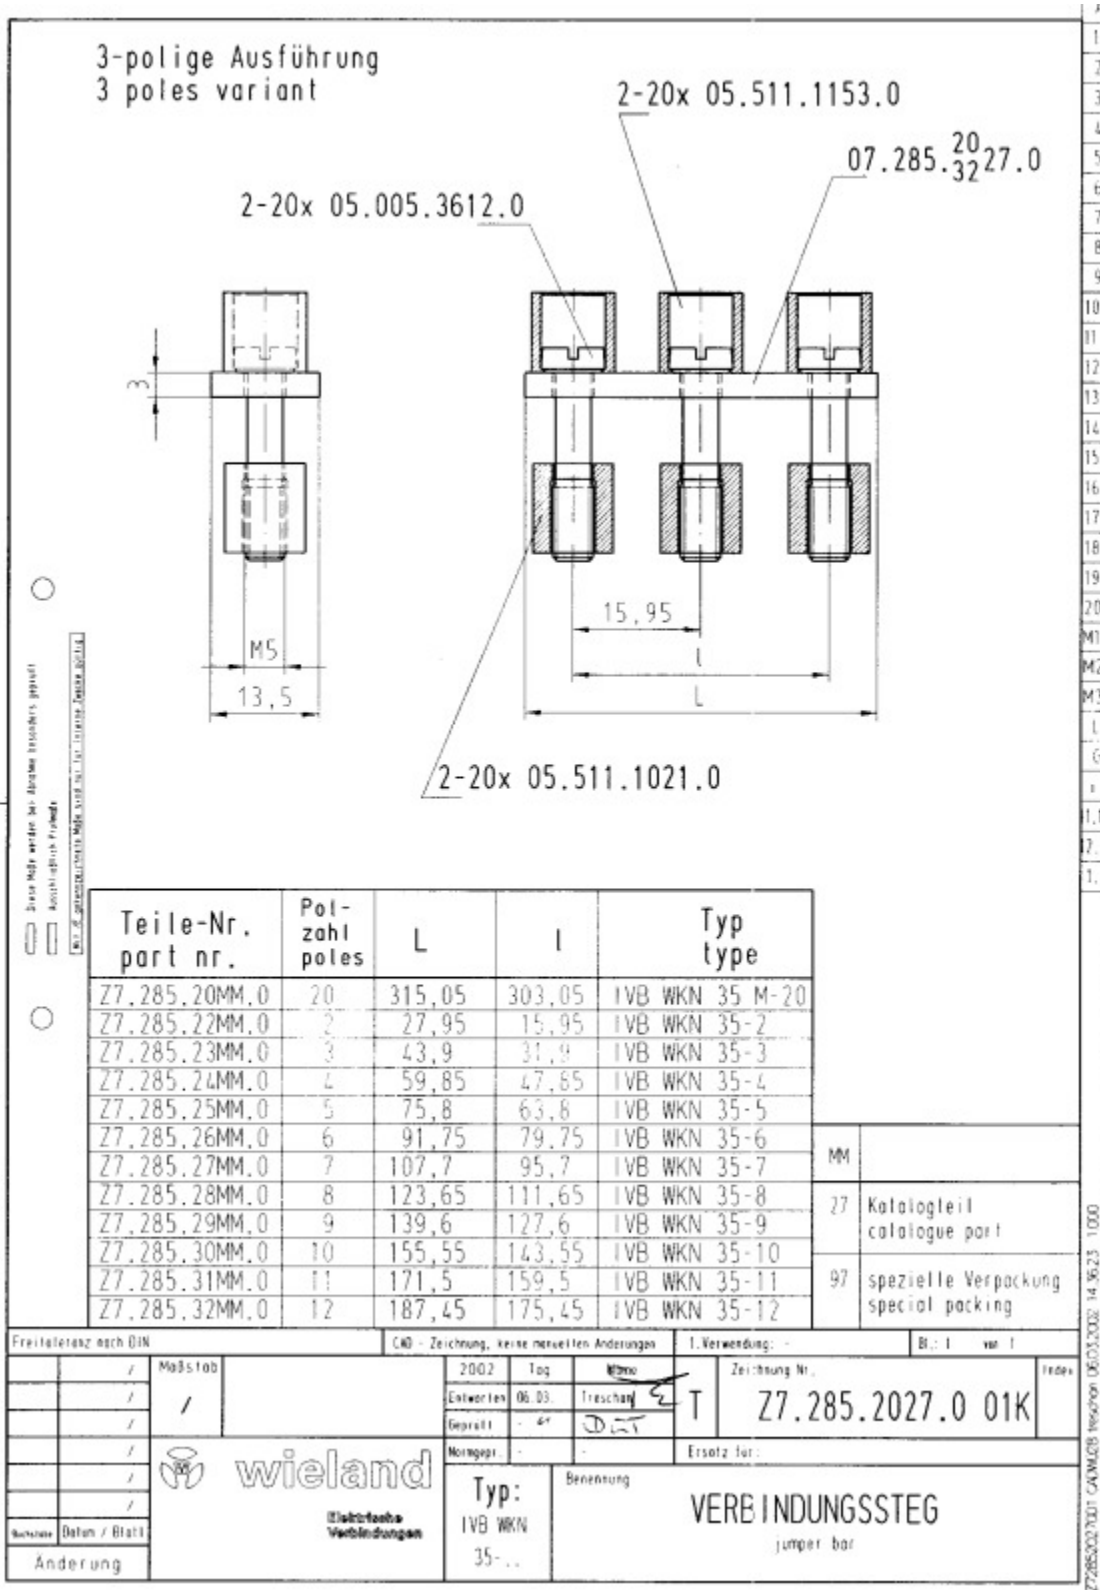

Datasheet

Art.No. Z7.285.2227.0

Insulated jumper bar IVBWKN35 -2

Cross connector, insulated for DIN rail terminal blocks type WKN ..., 2 -pole

Art.No.	Z7.285.2227.0
EAN	4015573158184
Order unit	5 pieces

Approvals

Technical data

General

Colour	Yellow
Type	Cross connector
Modular spacing	15.95 mm
Number of bridged clamps	2
Mounting method	Screwable
Insulated	Yes

Accessories

Type	Cross connector
Mounting method	Screwable
Insulated	Yes
Colour	Yellow
Number of bridged clamps	2
Modular spacing	15.95 mm

Classification

ECLASS 8.1	27141140: Cross-connector
ETIM 5.0	EC000489: Cross-connector
ETIM 4.0	EC000489: Cross-connector
ETIM 3.0	EC000489: Cross-connector

Drawings

1
2
3
4
5
6
7
8
9
10
11
12
13
14
15
16
17
18
19
20
M1
M2
M3
L
G
1.1
1.2
1.3