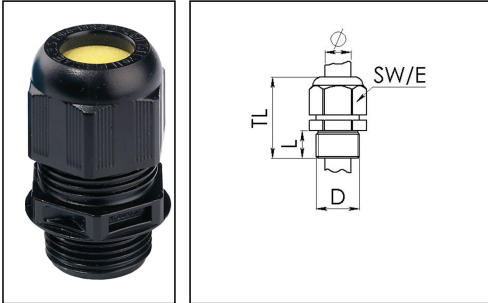

ESKE/1-e 32

Ex-cable gland, polyamide with short thread, RAL 9005, M32

Products may differ in size, colour and appearance to those shown. If you require further information or customisation, please contact us directly.

Material cable gland	Polyamide
Material sealing gasket	EPDM
Temp. range min	-40 °C
Temp. range max	75 °C
Protection class	IP66 / IP68 (5 bar 30 min)
Type of protection	Ex eb, Ex tb
Ex-Certificate	IECEx, ATEX
Glow wire test	750 °C
Thread type	M
Ø Connection thread D	32
Lead	1,5
Length screw-in thread L	12 mm
Ø cable diameter min	13 mm
Ø cable diameter max	21 mm
Key width SW	36 mm
Collar diameter (E)	40 mm
Total length TL	42 mm - 51 mm
Install. torques fitting	4,5 N/m
Install. torques cap nut	3 N/m
Equipment	Incl. connection thread gasket
Product Color	RAL 9005
Order no. RAL 9005	10103367
Type	ESKE/1-e 32
Packing unit	25
EAN number	4007685082853