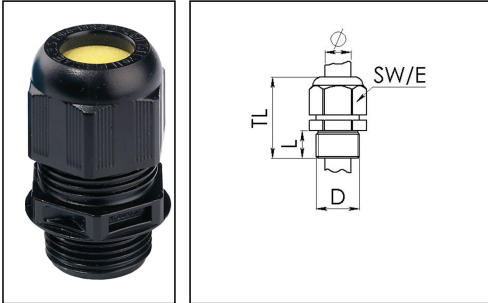

## ESKE/1-e 40

Ex-cable gland, polyamide with short thread, RAL 9005, M40

Products may differ in size, colour and appearance to those shown. If you require further information or customisation, please contact us directly.

Material cable gland	Polyamide
Material sealing gasket	EPDM
Temp. range min	-40 °C
Temp. range max	75 °C
Protection class	IP66 / IP68 (5 bar 30 min)
Type of protection	Ex eb, Ex tb
Ex-Certificate	IECEx, ATEX
Glow wire test	750 °C
Thread type	M
Ø Connection thread D	40
Lead	1,5
Length screw-in thread L	12 mm
Ø cable diameter min	17 mm
Ø cable diameter max	28 mm
Key width SW	46 mm
Collar diameter (E)	51 mm
Total length TL	52 mm - 65 mm
Install. torques fitting	11 N/m
Install. torques cap nut	10 N/m
Equipment	Incl. connection thread gasket
Product Color	RAL 9005
Order no. RAL 9005	10103368
Type	ESKE/1-e 40
Packing unit	10
EAN number	4007685082884