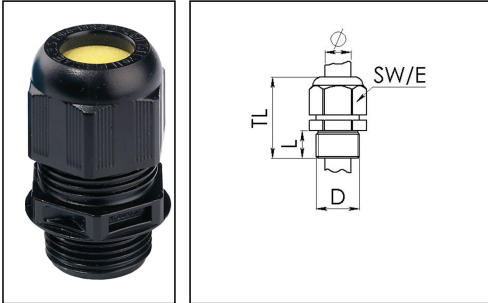

## ESKE/1-e 63

Ex-cable gland, polyamide with short thread, RAL 9005, M63

Products may differ in size, colour and appearance to those shown. If you require further information or customisation, please contact us directly.

Material cable gland	Polyamide
Material sealing gasket	EPDM
Temp. range min	-40 °C
Temp. range max	75 °C
Protection class	IP66 / IP68 (5 bar 30 min)
Type of protection	Ex eb, Ex tb
Ex-Certificate	IECEx, ATEX
Glow wire test	750 °C
Thread type	M
Ø Connection thread D	63
Lead	1,5
Length screw-in thread L	15 mm
Ø cable diameter min	34 mm
Ø cable diameter max	48 mm
Key width SW	68 mm
Collar diameter (E)	75 mm
Total length TL	64 mm - 78 mm
Install. torques fitting	17 N/m
Install. torques cap nut	16 N/m
Equipment	Incl. connection thread gasket
Product Color	RAL 9005
Order no. RAL 9005	10103370
Type	ESKE/1-e 63
Packing unit	1
EAN number	4007685082945