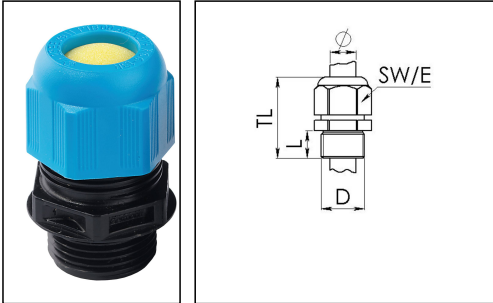

ESKE/1-i 20

Ex-cable gland, polyamide with short thread, RAL 9005/5012, M20

Products may differ in size, colour and appearance to those shown. If you require further information or customisation, please contact us directly.

Material cable gland	Polyamide
Material sealing gasket	EPDM
Temp. range min	-40 °C
Temp. range max	75 °C
Protection class	IP66 / IP68 (5 bar 30 min)
Type of protection	Ex eb, Ex tb
Ex-Certificate	ATEX, IECEx
Glow wire test	750 °C
Thread type	M
Ø Connection thread D	20
Lead	1,5
Length screw-in thread L	10 mm
Ø cable diameter min	7 mm
Ø cable diameter max	13 mm
Key width SW	24 mm
Collar diameter (E)	27 mm
Total length TL	36 mm - 45 mm
Install. torques fitting	2,3 N/m
Install. torques cap nut	1,5 N/m
Equipment	Incl. connection thread gasket
Product Color	RAL 5012 / RAL 9005
Order no. RAL 9005	10103373
Type	ESKE/1-i 20
Packing unit	50
EAN number	4007685083034