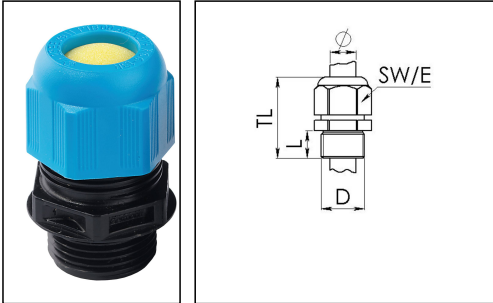

ESKE/1-i 25

Ex-cable gland, polyamide with short thread, RAL 9005/5012, M25

Products may differ in size, colour and appearance to those shown. If you require further information or customisation, please contact us directly.

Material cable gland	Polyamide
Material sealing gasket	EPDM
Temp. range min	-40 °C
Temp. range max	75 °C
Protection class	IP66 / IP68 (5 bar 30 min)
Type of protection	Ex eb, Ex tb
Ex-Certificate	ATEX, IECEx
Glow wire test	750 °C
Thread type	M
Ø Connection thread D	25
Lead	1,5
Length screw-in thread L	10 mm
Ø cable diameter min	10 mm
Ø cable diameter max	17 mm
Key width SW	29 mm
Collar diameter (E)	32 mm
Total length TL	38 mm - 47 mm
Install. torques fitting	3 N/m
Install. torques cap nut	2 N/m
Equipment	Incl. connection thread gasket
Product Color	RAL 5012 / RAL 9005
Order no. RAL 9005	10103374
Type	ESKE/1-i 25
Packing unit	50
EAN number	4007685083065