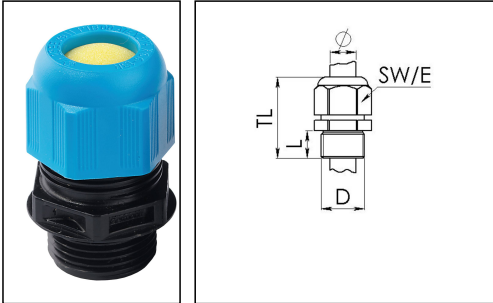

ESKE/1-i 32

Ex-cable gland, polyamide with short thread, RAL 9005/5012, M32

Products may differ in size, colour and appearance to those shown. If you require further information or customisation, please contact us directly.

Material cable gland	Polyamide
Material sealing gasket	EPDM
Temp. range min	-40 °C
Temp. range max	75 °C
Protection class	IP66 / IP68 (5 bar 30 min)
Type of protection	Ex eb, Ex tb
Ex-Certificate	IECEx, ATEX
Glow wire test	750 °C
Thread type	M
Ø Connection thread D	32
Lead	1,5
Length screw-in thread L	12 mm
Ø cable diameter min	13 mm
Ø cable diameter max	21 mm
Key width SW	36 mm
Collar diameter (E)	40 mm
Total length TL	42 mm - 51 mm
Install. torques fitting	4,5 N/m
Install. torques cap nut	3 N/m
Equipment	Incl. connection thread gasket
Product Color	RAL 5012 / RAL 9005
Order no. RAL 9005	10103375
Type	ESKE/1-i 32
Packing unit	25
EAN number	4007685083096