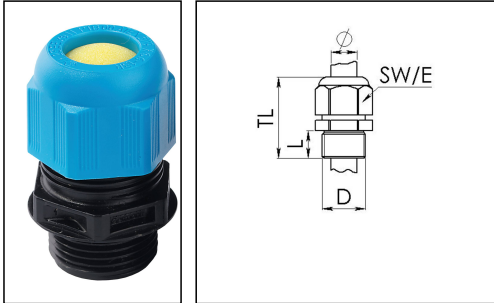

ESKE/1-i 40

Ex-cable gland, polyamide with short thread, RAL 9005/5012, M40

Products may differ in size, colour and appearance to those shown. If you require further information or customisation, please contact us directly.

Material cable gland	Polyamide
Material sealing gasket	EPDM
Temp. range min	-40 °C
Temp. range max	75 °C
Protection class	IP66 / IP68 (5 bar 30 min)
Type of protection	Ex eb, Ex tb
Ex-Certificate	IECEx, ATEX
Glow wire test	750 °C
Thread type	M
Ø Connection thread D	40
Lead	1,5
Length screw-in thread L	12 mm
Ø cable diameter min	17 mm
Ø cable diameter max	28 mm
Key width SW	46 mm
Collar diameter (E)	51 mm
Total length TL	52 mm - 65 mm
Install. torques fitting	11 N/m
Install. torques cap nut	10 N/m
Equipment	Incl. connection thread gasket
Product Color	RAL 5012 / RAL 9005
Order no. RAL 9005	10103376
Type	ESKE/1-i 40
Packing unit	10
EAN number	4007685083119