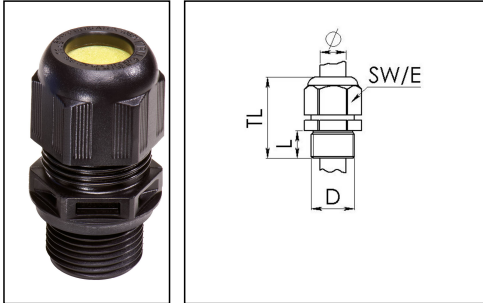

## ESKE/1-L-e 63

Ex-cable gland, polyamide with long thread, RAL 9005, M63

Products may differ in size, colour and appearance to those shown. If you require further information or customisation, please contact us directly.

Material cable gland	Polyamide
Material sealing gasket	EPDM
Temp. range min	-40 °C
Temp. range max	75 °C
Protection class	IP66 / IP68 (5 bar 30 min)
Type of protection	Ex eb, Ex tb
Ex-Certificate	IECEX, ATEX
Glow wire test	750 °C
Thread type	M
Ø Connection thread D	63
Lead	1,5
Length screw-in thread L	18 mm
Ø cable diameter min	34 mm
Ø cable diameter max	48 mm
Key width SW	68 mm
Collar diameter (E)	75 mm
Total length TL	67 mm - 81 mm
Install. torques fitting	17 N/m
Install. torques cap nut	16 N/m
Equipment	Incl. connection thread gasket
Product Color	RAL 9005
Order no. RAL 9005	10103386
Type	ESKE/1-L-e 63
Packing unit	1
EAN number	4007685083393