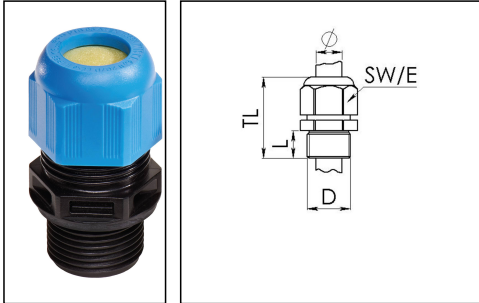

ESKE/1-L-i 12

Ex-cable gland, polyamide with long thread, RAL 9005/5012, M12

Products may differ in size, colour and appearance to those shown. If you require further information or customisation, please contact us directly.

Material cable gland	Polyamide
Material sealing gasket	EPDM
Temp. range min	15 °C
Temp. range max	65 °C
Protection class	IP66 / IP68 (5 bar 30 min)
Type of protection	Ex eb, Ex tb
Ex-Certificate	IECEx, ATEX
Glow wire test	750 °C
Thread type	M
Ø Connection thread D	12
Lead	1,5
Length screw-in thread L	15 mm
Ø cable diameter min	3 mm
Ø cable diameter max	6 mm
Key width SW	16 mm
Collar diameter (E)	18 mm
Total length TL	35 mm - 45 mm
Install. torques fitting	2 N/m
Install. torques cap nut	2 N/m
Equipment	Incl. connection thread gasket
Product Color	RAL 5012 / RAL 9005
Order no. RAL 9005	10103387
Type	ESKE/1-L-i 12
Packing unit	50
EAN number	4007685083423