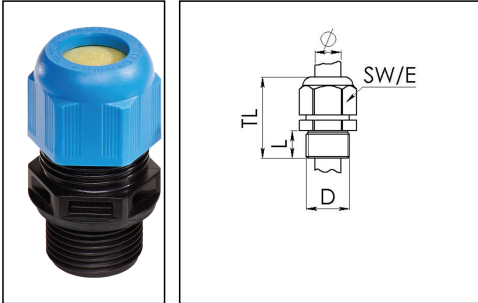

ESKE/1-L-i 16

Ex-cable gland, polyamide with long thread, RAL 9005/5012, M16

Products may differ in size, colour and appearance to those shown. If you require further information or customisation, please contact us directly.

Material cable gland	Polyamide
Material sealing gasket	EPDM
Temp. range min	-40 °C
Temp. range max	75 °C
Protection class	IP66 / IP68 (5 bar 30 min)
Type of protection	Ex eb, Ex tb
Ex-Certificate	ATEX, IECEx
Glow wire test	750 °C
Thread type	M
Ø Connection thread D	16
Lead	1,5
Length screw-in thread L	15 mm
Ø cable diameter min	4,5 mm
Ø cable diameter max	9 mm
Key width SW	20 mm
Collar diameter (E)	22 mm
Total length TL	37 mm - 43 mm
Install. torques fitting	1,8 N/m
Install. torques cap nut	1,3 N/m
Equipment	Incl. connection thread gasket
Product Color	RAL 5012 / RAL 9005
Order no. RAL 9005	10103388
Type	ESKE/1-L-i 16
Packing unit	50
EAN number	4007685083454