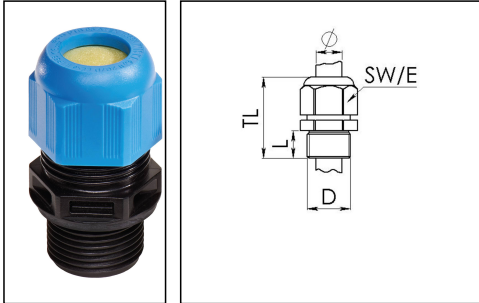

ESKE/1-L-i 20

Ex-cable gland, polyamide with long thread, RAL 9005/5012, M20

Products may differ in size, colour and appearance to those shown. If you require further information or customisation, please contact us directly.

Material cable gland	Polyamide
Material sealing gasket	EPDM
Temp. range min	-40 °C
Temp. range max	75 °C
Protection class	IP66 / IP68 (5 bar 30 min)
Type of protection	Ex eb, Ex tb
Ex-Certificate	ATEX, IECEx
Glow wire test	750 °C
Thread type	M
Ø Connection thread D	20
Lead	1,5
Length screw-in thread L	15 mm
Ø cable diameter min	7 mm
Ø cable diameter max	13 mm
Key width SW	24 mm
Collar diameter (E)	27 mm
Total length TL	41 mm - 48 mm
Install. torques fitting	2,3 N/m
Install. torques cap nut	1,5 N/m
Equipment	Incl. connection thread gasket
Product Color	RAL 5012 / RAL 9005
Order no. RAL 9005	10103389
Type	ESKE/1-L-i 20
Packing unit	50
EAN number	4007685083485