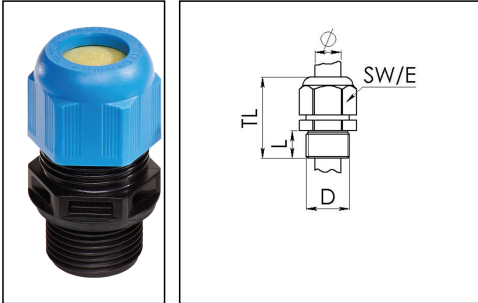

ESKE/1-L-i 32

Ex-cable gland, polyamide with long thread, RAL 9005/5012, M32

Products may differ in size, colour and appearance to those shown. If you require further information or customisation, please contact us directly.

Material cable gland	Polyamide
Material sealing gasket	EPDM
Temp. range min	-40 °C
Temp. range max	75 °C
Protection class	IP66 / IP68 (5 bar 30 min)
Type of protection	Ex eb, Ex tb
Ex-Certificate	IECEx, ATEX
Glow wire test	750 °C
Thread type	M
Ø Connection thread D	32
Lead	1,5
Length screw-in thread L	15 mm
Ø cable diameter min	13 mm
Ø cable diameter max	21 mm
Key width SW	36 mm
Collar diameter (E)	40 mm
Total length TL	45 mm - 53 mm
Install. torques fitting	4,5 N/m
Install. torques cap nut	3 N/m
Equipment	Incl. connection thread gasket
Product Color	RAL 5012 / RAL 9005
Order no. RAL 9005	10103391
Type	ESKE/1-L-i 32
Packing unit	25
EAN number	4007685083546