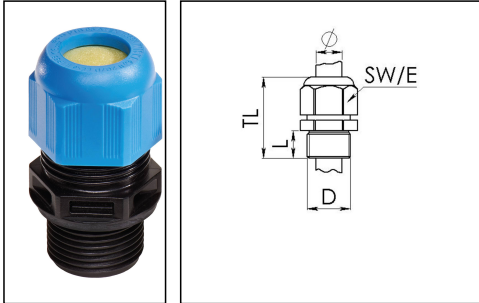

ESKE/1-L-i 63

Ex-cable gland, polyamide with long thread, RAL 9005/5012, M63

Products may differ in size, colour and appearance to those shown. If you require further information or customisation, please contact us directly.

Material cable gland	Polyamide
Material sealing gasket	EPDM
Temp. range min	-40 °C
Temp. range max	75 °C
Protection class	IP66 / IP68 (5 bar 30 min)
Type of protection	Ex eb, Ex tb
Ex-Certificate	IECEx, ATEX
Glow wire test	750 °C
Thread type	M
Ø Connection thread D	63
Lead	1,5
Length screw-in thread L	18 mm
Ø cable diameter min	34 mm
Ø cable diameter max	48 mm
Key width SW	68 mm
Collar diameter (E)	75 mm
Total length TL	67 mm - 81 mm
Install. torques fitting	17 N/m
Install. torques cap nut	16 N/m
Equipment	Incl. connection thread gasket
Product Color	RAL 5012 / RAL 9005
Order no. RAL 9005	10103394
Type	ESKE/1-L-i 63
Packing unit	1
EAN number	4007685083676