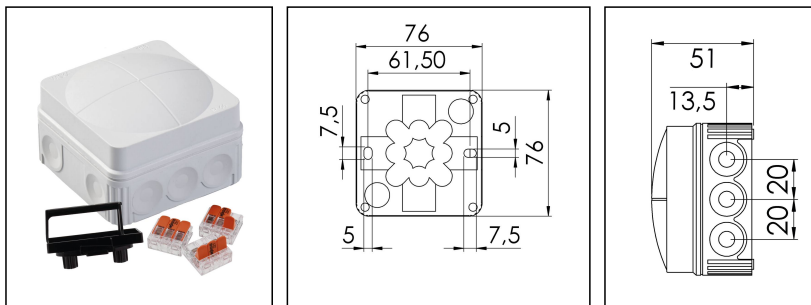

## COMBI 108 LG / 3-221-413

Junction box 76x76x51mm, polypropylene, RAL 7035, inclusive terminal block WAGO

Products may differ in size, colour and appearance to those shown. If you require further information or customisation, please contact us directly.

<b>Material</b>	Polypropylene
<b>Material sealing gasket</b>	TPE
<b>Temp. range min</b>	-30 °C
<b>Temp. range max</b>	100 °C
<b>Temperatures during install.</b>	-5 °C - 60 °C
<b>Protection class</b>	IP66
<b>Glow wire test</b>	750 °C
<b>Voltage</b>	400 V
<b>Rated cross section</b>	2,5 mm <sup>2</sup>
<b>Fixing</b>	2 internal openings
<b>Ø cable diameter min</b>	3 mm
<b>Ø cable diameter max</b>	14 mm
<b>External dimensions LxWxH</b>	76 x 76 x 51mm
<b>Using for cable gland</b>	
<b>Product Color</b>	RAL 7035
<b>WISKA-Order no.</b>	10111272
<b>Type</b>	COMBI 108 LG / 3-221-413
<b>Packing unit</b>	10
<b>ETIM-Classification</b>	EC002600

Remarks:

Equipment:

- 10 elastic self-sealing puncture-membranes for cable entry on the side and 2 in the bottom
- including terminal carrier on quick mounting plate mounted +
- 3x WAGO 221-413 enclosed loose