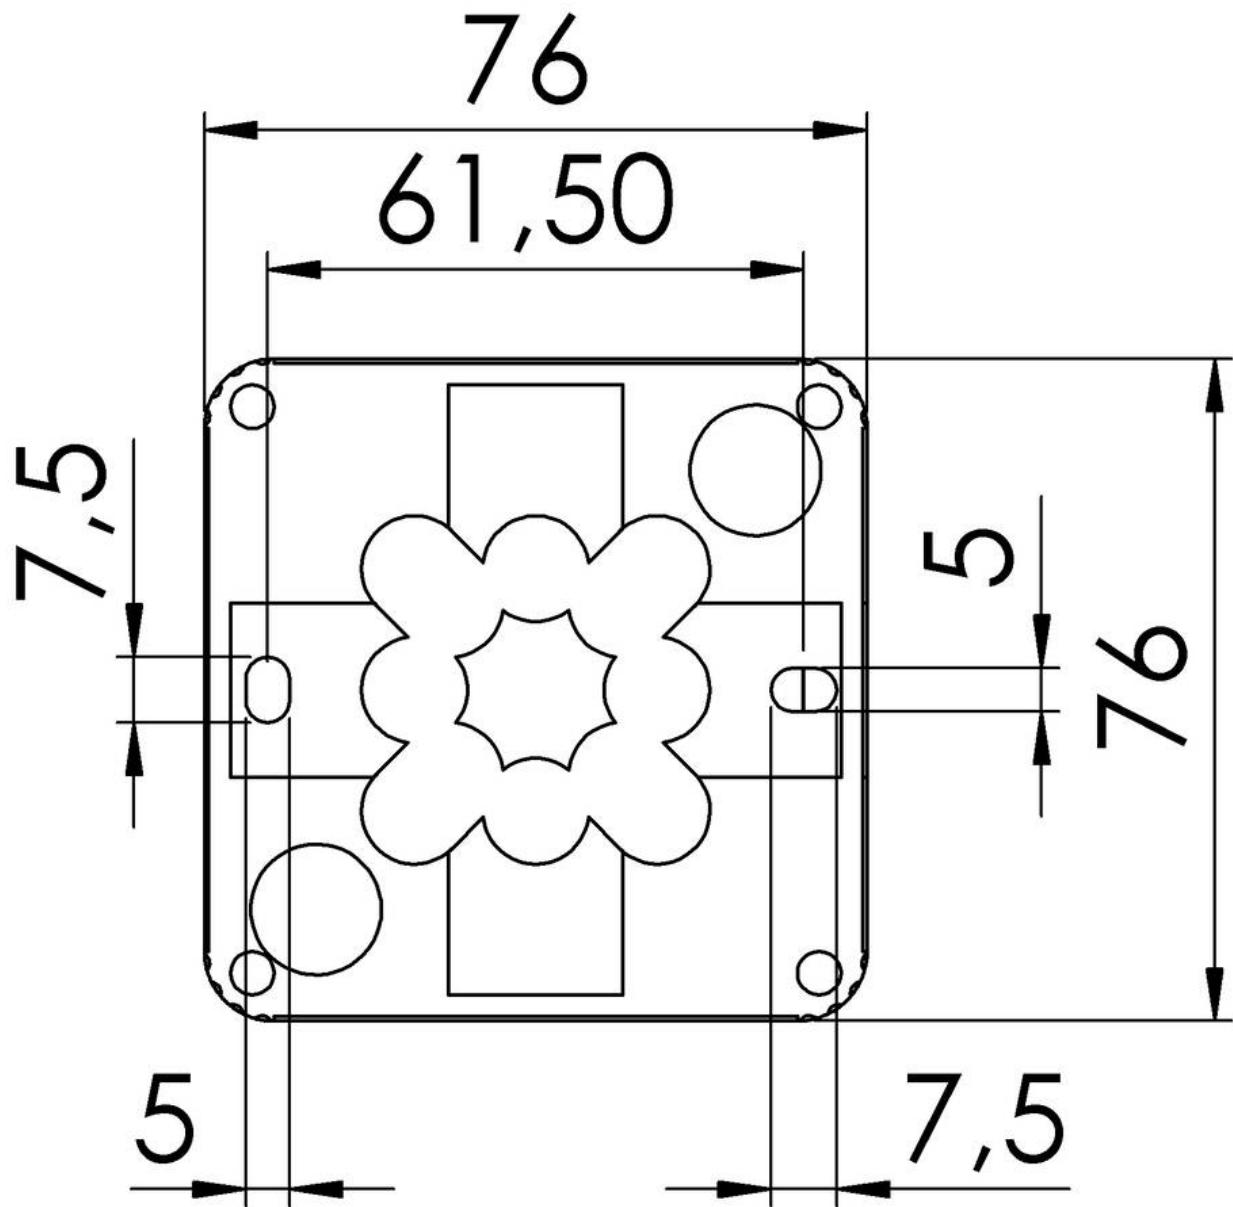

Your Contact:

WISKA Hoppmann GmbH

Kisdorfer Weg 28 · 24568 Kaltenkirchen · Germany

☎ +49-4191-508-0 · 📠 +49-4191-508-209

contact@wiska.de · www.wiska.com