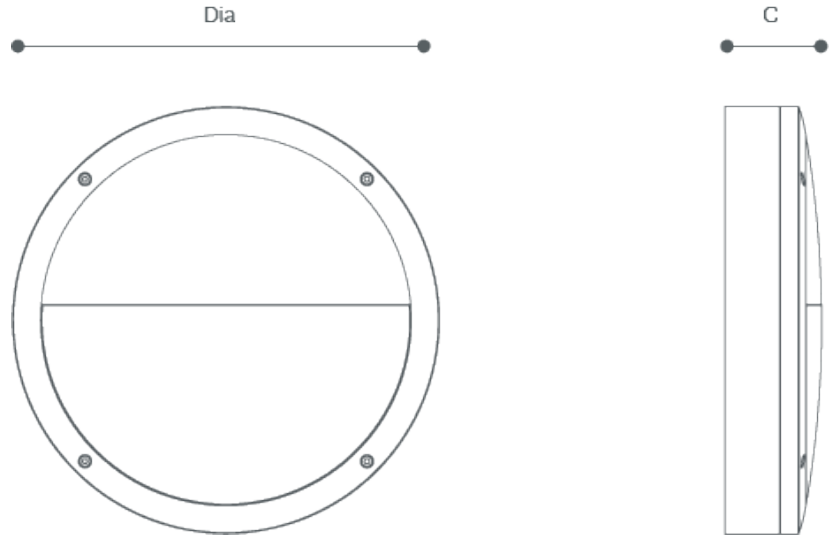

DECO EBH

Exterior eyelid decorative bulkhead

Features

- Ideal for retrofit of existing 2D fixtures
- Suitable for exterior use, outdoor or walkways
- Photocell option available
- Choice of plain or eyelid optic
- Polycarbonate body
- Opal polystyrene diffuser - TP[b]
- Integral emergency option available
- Up to 100 lumens per Watt efficacy

Order Code	Description	W	lm	lm/W
XCBDE11NW	11W - Decorative Eyelid Design Bulkhead - Opal diffuser - IP65 - 4000k	11	1100	100

Order Code	C (mm)	Dia. (mm)
XCBDE11NW	59	275