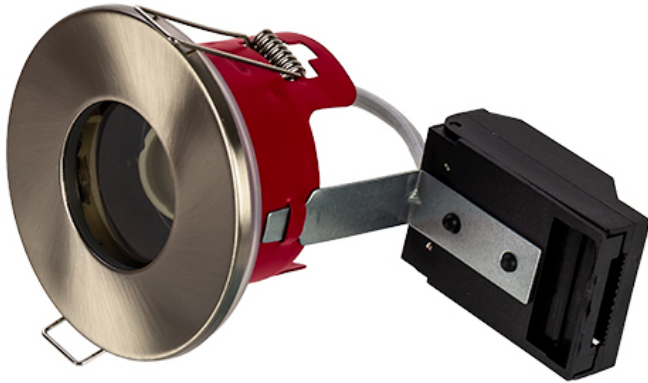

Order Code: XCFRSSN

GU10 - Fire Rated Recessed Ring Shower Downlight IP65 - Lampholder - Satin Nickel

Features

- Ideal for retrofit of existing halogen downlight fixtures
- Available in 3 different coloured bezels
- Lamps sold separately
- [Fixed](#), [Tilt](#) and IP65 SHOWER version available
- 30, 60 & 90 minute fire rating with solid timber joists
- 30 minute fire rating with Staircraft I-Joist and METAL WEB Joist [[Compatibility Matrix](#)]

Construction

- Steel body providing a high level of fire protection in accordance with Building Regulations Part B
- Loop in/out mains connector
- Supplied with GU10 lampholder and bracket

Technical Data

General		Dimensions	
Weight (kg)	0.00	C (mm)	96
Electrical		Cut Out (mm)	68
Input Voltage Range (VAC)	230	Dia. (mm)	85